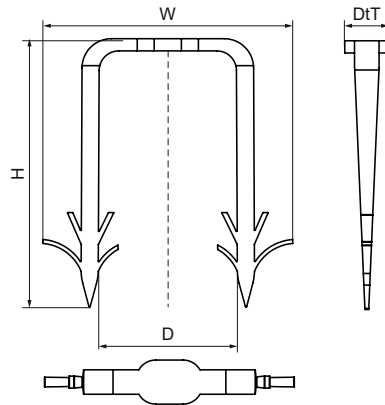

Walraven Tacker Clamp POM

(01522)

Features & benefits

Product Number	Total Height	Total Width	Total Depth	Maximum Number of Tubes
Reference letter	H	W	DtT	
Unit description	mm	mm	mm	
0870028	55	51	9	1