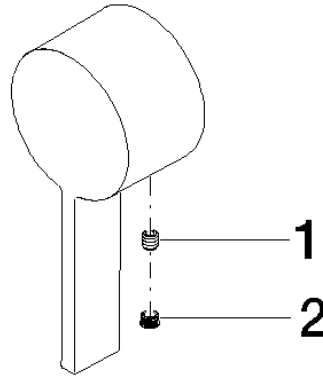

Handle - Dark Chrome

SPARE PARTS

90 20 97 065 00

	Dark Chrome	90 20 97 065 00-19
	Chrome	90 20 97 065 00-00
	Brushed Light Gold (PVD)	90 20 97 065 00-27
	Brushed Champagne (22kt Gold)	90 20 97 065 00-46
	Champagne (22kt Gold)	90 20 97 065 00-47
	Brushed Chrome	90 20 97 065 00-93

Handle - Dark Chrome

SPARE PARTS

90 20 97 065 00

Handle - Dark Chrome

SPARE PARTS

90 20 97 065 00

90 20 97 065 00

Parts for other
finishes can be found
here: [Chrome](#)

Spare parts list

No.	Item Number	Name	Quantity used	Delivery time
1	90 31 11 030 00 90	Mounting Threaded pin with hexagon socket with cup point M5 x 5 mm -	1.00	14
2	90 31 20 109 00 90	Plug -	1.00	14