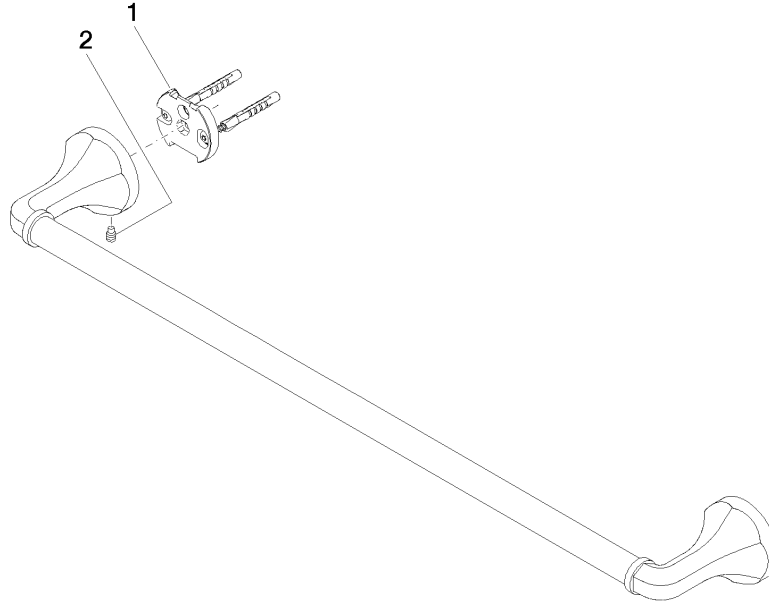

83 060 361 Product version from 7/3/2016

- gauge 600 mm
- width 660mm
- height 60 mm
- rosette Ø 60 mm
- 90mm projection

	Platinum	83 060 361-08
	Chrome	83 060 361-00
	Brushed Platinum	83 060 361-06
	Durabress (23kt Gold)	83 060 361-09
	Brushed Durabress (23kt Gold)	83 060 361-28
	Brushed Gold (PVD)	83 060 361-37
	Brushed Dark Brass (PVD)	83 060 361-39
	Brushed Bronze (PVD)	83 060 361-42
	Brushed Dark Platinum	83 060 361-99

Recommended miscellaneous

MADISON Mounting for towel bar/tumbler mounting on two sides - 12 358 970 90
 •for towel bar mounting plus towel bar mounting on back.

83 060 361 Product version from 7/3/2016

mm [inches]

Spare parts list

No.	Item Number	Name	Quantity used	Delivery time
2	04 31 11 140 00 90	Mounting Threaded pin M6 x 10 mm -	2.00	14
1	05 17 97 507 00 90	Attachment set 52 x 45 x 70 mm -	2.00	14