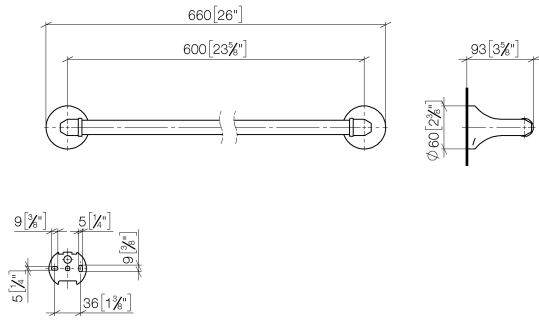

83 060 361 Product version from 7/3/2016

- gauge 600 mm
- width 660mm
- height 60 mm
- rosette Ø 60 mm
- 90mm projection

	Platinum	83 060 361-08
	Chrome	83 060 361-00
	Brushed Platinum	83 060 361-06
	Durabress (23kt Gold)	83 060 361-09
	Brushed Durabress (23kt Gold)	83 060 361-28
	Brushed Gold (PVD)	83 060 361-37
	Brushed Dark Brass (PVD)	83 060 361-39
	Brushed Bronze (PVD)	83 060 361-42
	Brushed Dark Platinum	83 060 361-99

Recommended miscellaneous

MADISON Mounting for towel bar/tumbler mounting on two sides - 12 358 970 90
 •for towel bar mounting plus towel bar mounting on back.

83 060 361 Product version from 7/3/2016

mm [inches]

Spare parts list

No.	Item Number	Name	Quantity used	Delivery time
2	04 31 11 140 00 90	Mounting Threaded pin M6 x 10 mm -	2.00	14
1	05 17 97 507 00 90	Attachment set 52 x 45 x 70 mm -	2.00	14