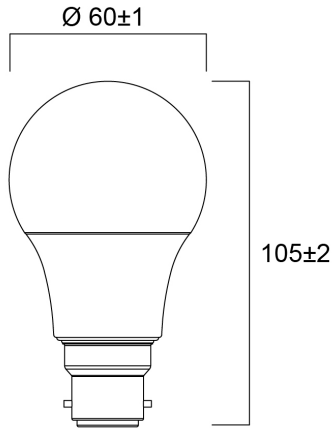

Product Overview

Product name	ToLEDo GLS V7 470LM 827 B22 SL
Technology	LED
Watt (Rated) (W)	4.9
Cap/Base	B22
Fixture rating	Open
General application	Hospitality, Residential & Consumer
ETIM Class	EC001959
Correlated colour temperature (k)	2700
Light colour	Homelight
CRI (Ra)	80
Colour Variation Initial (SDCM)	6
Photobiological Risk Group	RG0
Wattage (W)	4.9
Power consumption (W)	4.9
Dimmable	No
Average life (Nominal) (h)	15000
Product EAN number	5410288295756
Warranty	3 years

ToLEDo GLS V7 470LM 827 B22 SL 0029575

Useful luminous flux (#use)

470

Technical drawings

Data table

GENERAL DATA

Product name	ToLEDo GLS V7 470LM 827 B22 SL
Technology	LED
Watt (Rated) (W)	4.9
Cap/Base	B22
Fixture rating	Open
General application	Hospitality, Residential & Consumer
Operating temperature range (°C)	-20°C...+40°C
Performance ambient temperature Tq (°C)	25
ETIM Class	EC001959
Warranty	3 years

LIFETIME DATA

Lifespan L70 B50	15000
Average life (Nominal) (h)	15000
Average life (Rated) (h)	15000

PHYSICAL DATA

Nominal Product Length (mm)	105
Nominal Product Diameter (mm)	60
Weight (kg)	0.03

PACKAGING

Product EAN number	5410288295756
Packaging single length / height (cm)	6.0
Packaging single width (cm)	6.0
Packaging single depth (cm)	11.2
DUN14 (inner)	15410288295753
Units per outer package	6
Packaging outer length / height (cm)	18.8
Packaging outer width (cm)	12.7
Packaging outer depth (cm)	12.0