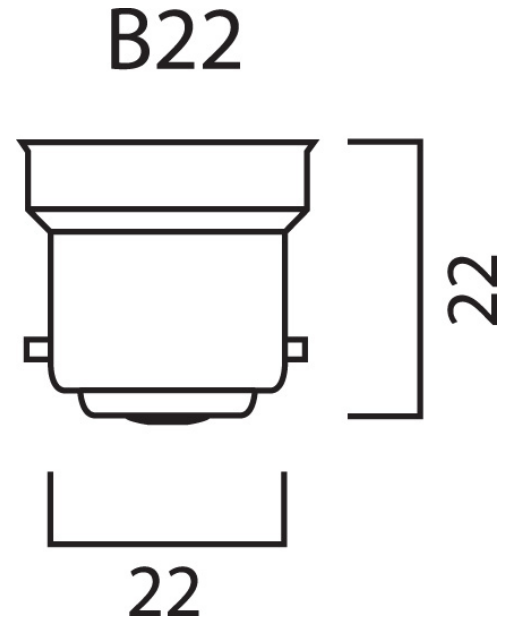

Product Overview

Product name	ToLEDo GLS V7 470LM 827 B22 SL
Technology	LED
Watt (Rated) (W)	4.9
Cap/Base	B22
Fixture rating	Open
General application	Hospitality, Residential & Consumer
ETIM Class	EC001959
Correlated colour temperature (k)	2700
Light colour	Homelight
CRI (Ra)	80
Colour Variation Initial (SDCM)	6
Photobiological Risk Group	RG0
Wattage (W)	4.9
Power consumption (W)	4.9
Dimmable	No
Average life (Nominal) (h)	15000
Product EAN number	5410288295756
Warranty	3 years

ToLEDo GLS V7 470LM 827 B22 SL 0029575

Useful luminous flux (#use)

470

Technical drawings

Data table

GENERAL DATA

Product name	ToLEDo GLS V7 470LM 827 B22 SL
Technology	LED
Watt (Rated) (W)	4.9
Cap/Base	B22
Fixture rating	Open
General application	Hospitality, Residential & Consumer
Operating temperature range (°C)	-20°C...+40°C
Performance ambient temperature Tq (°C)	25
ETIM Class	EC001959
Warranty	3 years

Product EAN number	5410288295756
Packaging single length / height (cm)	6.0
Packaging single width (cm)	6.0
Packaging single depth (cm)	11.2
DUN14 (inner)	15410288295753
Units per outer package	6
Packaging outer length / height (cm)	18.8
Packaging outer width (cm)	12.7
Packaging outer depth (cm)	12.0