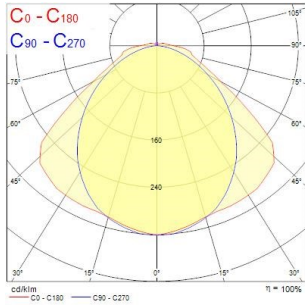

Start Waterproof LED G3 fixed output

START Waterproof Twin 1500 IP65 7100lm 840
0067956

PRODUCT OVERVIEW

Product name	START Waterproof Twin 1500 IP65 7100lm 840
Technology	LED
Housing	PC Polycarbonate
Mount	Ceiling surface mounting
Fixture rating	Enclosed
E-number FI	4306954
Warranty	5 years
Fixture luminous flux (lm)	7050
Luminaire efficacy (lm/W)	122
Colour temperature (K)	4000
Light colour	Neutral White
CRI (Ra)	80
Glare control	< 26
Photobiological Risk Group	RG0
Total power consumption (W)	58
Electrical protection	Class I
Control gear type	LED driver constant current
Housing colour	Grey
IP rating	IP65
IK rating	IK08
Product EAN number	5410288679563

PHOTOMETRY

Start Waterproof LED G3 fixed output *START Waterproof Twin 1500 IP65 7100lm 840* 0067956

Distance [m]	Cone diameter [m]	Beam type	Illuminance [lx]
0.5	1.14	E0°	9096
	1.92	E(C)90° 48.8°	1299
		E(C)0° 87.2°	722
1.0	2.28	E0°	2268
	3.10	E(C)90° 48.8°	323
		E(C)0° 87.2°	160
1.5	3.43	E0°	1027
	4.66	E(C)90° 48.8°	144
		E(C)0° 87.2°	83
2.0	4.57	E0°	687
	6.21	E(C)90° 48.8°	111
		E(C)0° 87.2°	65
2.5	5.71	E0°	363
	7.76	E(C)90° 48.8°	53
		E(C)0° 87.2°	29
3.0	6.85	E0°	252
	9.31	E(C)90° 48.8°	78
		E(C)0° 87.2°	23

Distance [m] Cone diameter [m] Illuminance [lx]

— C0 - C180 (Half beam angle: 114.4°)
 — C90 - C270 (Half beam angle: 87.6°)

TECHNICAL DRAWINGS