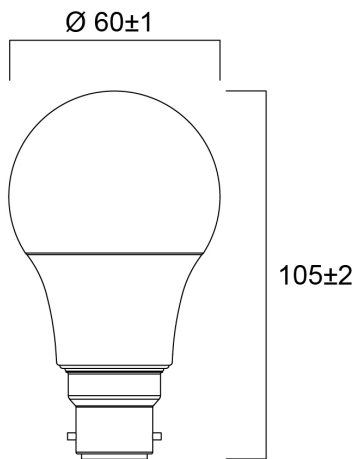

### Dimensions (mm)

## Physical data

Nominal Product Length (mm)	105
Nominal Product Diameter (mm)	60
Weight (kg)	0.03

## Packaging

Product EAN number	5410288295756
Packaging single length / height (cm)	6.0
Packaging single width (cm)	6.0
Packaging single depth (cm)	11.2
DUN14 (inner)	15410288295753
Units per outer package	6
Packaging outer length / height (cm)	18.8
Packaging outer width (cm)	12.7
Packaging outer depth (cm)	12.0