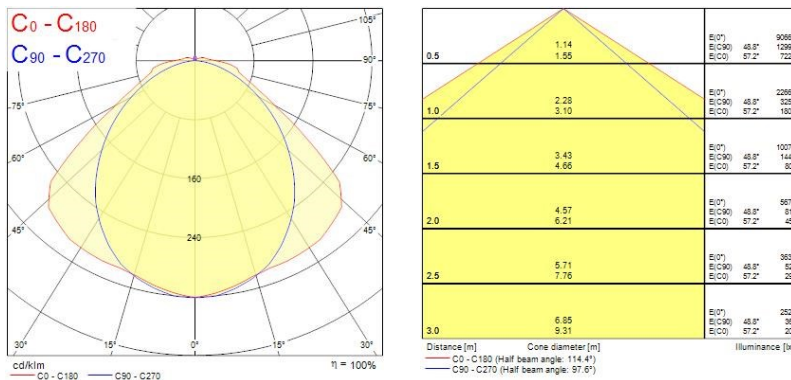

Physical data

Housing colour	Grey
IP rating	IP65
IK rating	IK08
Diffuser finish	Transparent
Diffuser material	PC Polycarbonate
Nominal Product Length (mm)	1578
Nominal Product Width (mm)	110
Weight (kg)	2.42

Safety data

Optimal operating condition (°C)	-20-40
----------------------------------	--------

PHOTOMETRY

TECHNICAL DRAWINGS