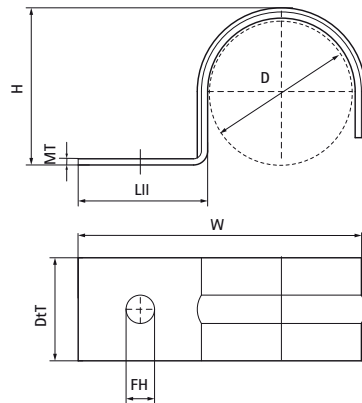

Walraven Floor Clamp

(01505)

for floor pipe

Features & benefits

- one-part saddle
- to fix pipe-in-pipe pipes before casting top floor layer
- increased strength due to profiled shape
- material: steel
- zinc plated

Product Number	Total Height	Total Width	Total Depth	Maximum Number of Tubes
<i>Reference letter</i>	<i>H</i>	<i>W</i>	<i>DtT</i>	
<i>Unit description</i>	<i>mm</i>	<i>mm</i>	<i>mm</i>	
3913016	17	43	20	1
3913020	21	47	20	1
3913025	26	52	20	1
3913028	29	55	20	1