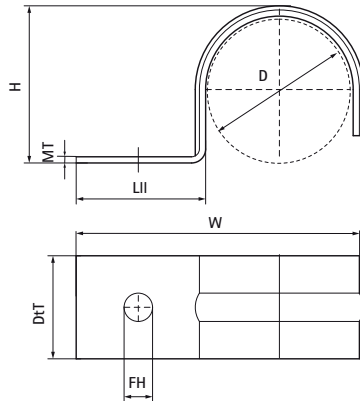

Walraven Floor Clamp

(01505)

for floor pipe

Features & benefits

- one-part saddle
- to fix pipe-in-pipe pipes before casting top floor layer
- increased strength due to profiled shape
- material: steel
- zinc plated

Product Number	Total Height	Total Width	Total Depth	Maximum Number of Tubes
<i>Reference letter</i>	<i>H</i>	<i>W</i>	<i>DtT</i>	
<i>Unit description</i>	<i>mm</i>	<i>mm</i>	<i>mm</i>	
3913016	17	43	20	1
3913020	21	47	20	1
3913025	26	52	20	1
3913028	29	55	20	1