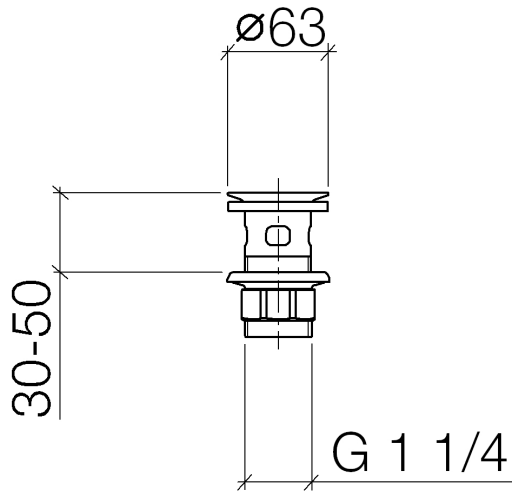

10 105 970 Product version from 10/1/2023

	Matte Black	10 105 970-33
	Chrome	10 105 970-00
	Brushed Platinum	10 105 970-06
	Platinum	10 105 970-08
	Durabronze (23kt Gold)	10 105 970-09
	Dark Chrome	10 105 970-19
	Light Gold (PVD)	10 105 970-26
	Brushed Light Gold (PVD)	10 105 970-27
	Brushed Durabronze (23kt Gold)	10 105 970-28
	Brushed Gold (PVD)	10 105 970-37
	Brushed Dark Brass (PVD)	10 105 970-39
	Brushed Bronze (PVD)	10 105 970-42
	Brushed Dark Bronze (PVD)	10 105 970-43
	Brushed Champagne (22kt Gold)	10 105 970-46
	Champagne (22kt Gold)	10 105 970-47
	Brushed Chrome	10 105 970-93
	Brushed Dark Platinum	10 105 970-99

## Grated waste 1 1/4" - Matte Black

SERIES-VARIOUS

---

10 105 970 Product version from 10/1/2023

Only suitable for basins with an overflow.

10 105 970 Product version from 10/1/2023

10 105 970 Product version from 10/1/2023

Parts for other finishes can be found here: [Chrome](#)

**Spare parts list**

No.	Item Number	Name	Quantity used	Delivery time
3	09 14 03 025 90	Washer Profile seal Ø 64 x 6 mm -	1.00	14
1	09 11 01 027-33	Cup for pop-up waste Strainer valve 1 1/4" - Matte Black	1.00	-
Spare part can no longer be ordered, please order the replacement item				
4	09 23 10 020-33	Mounting Ø 60 x 36,5 mm - Matte Black	1.00	-
Spare part can no longer be ordered, please order the replacement item				
2	09 14 05 039 90	Washer 43,5 x 62 x 6 mm -	1.00	14