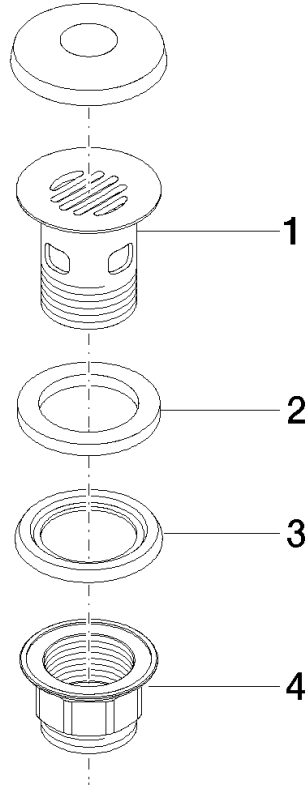

10 105 970 Product version from 10/1/2023

	Matte Black	10 105 970-33
	Chrome	10 105 970-00
	Brushed Platinum	10 105 970-06
	Platinum	10 105 970-08
	Durabronze (23kt Gold)	10 105 970-09
	Dark Chrome	10 105 970-19
	Light Gold (PVD)	10 105 970-26
	Brushed Light Gold (PVD)	10 105 970-27
	Brushed Durabronze (23kt Gold)	10 105 970-28
	Brushed Gold (PVD)	10 105 970-37
	Brushed Dark Brass (PVD)	10 105 970-39
	Brushed Bronze (PVD)	10 105 970-42
	Brushed Dark Bronze (PVD)	10 105 970-43
	Brushed Champagne (22kt Gold)	10 105 970-46
	Champagne (22kt Gold)	10 105 970-47
	Brushed Chrome	10 105 970-93
	Brushed Dark Platinum	10 105 970-99

## Grated waste 1 1/4" - Matte Black

SERIES-VARIOUS

---

10 105 970 Product version from 10/1/2023

Only suitable for basins with an overflow.

10 105 970 Product version from 10/1/2023

10 105 970 Product version from 10/1/2023

Parts for other finishes can be found here: [Chrome](#)

**Spare parts list**

No.	Item Number	Name	Quantity used	Delivery time
3	09 14 03 025 90	Washer Profile seal Ø 64 x 6 mm -	1.00	14
1	09 11 01 027-33	Cup for pop-up waste Strainer valve 1 1/4" - Matte Black	1.00	-
Spare part can no longer be ordered, please order the replacement item				
4	09 23 10 020-33	Mounting Ø 60 x 36,5 mm - Matte Black	1.00	-
Spare part can no longer be ordered, please order the replacement item				
2	09 14 05 039 90	Washer 43,5 x 62 x 6 mm -	1.00	14