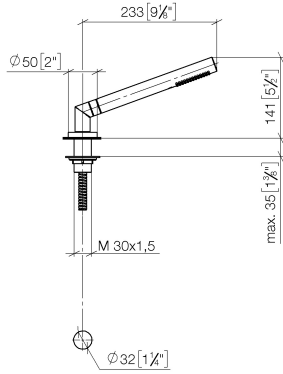

Hand shower set for bath rim or tile edge installation - Brushed Durabrand (23kt Gold) SERIES SPECIFIC

27 702 979 Product version up to 5/15/2020

- COMPACT RAIN, max. flow rate 6.8 l/min (at 3 bar)
- with anti-scale system
- rosette Ø 50 mm
- hole diameter 32 mm
- metal shower hose 1750mm with integrated anti-twist protection
- WRAS

Two-piece design allows hose to later be changed without dismantling the fitting.

Intrinsic protection against back flow.

	Brushed Durabrand (23kt Gold)	27 702 979-28
	Chrome	27 702 979-00
	Brushed Platinum	27 702 979-06
	Platinum	27 702 979-08
	Durabrand (23kt Gold)	27 702 979-09
	Dark Chrome	27 702 979-19
	Matte Black	27 702 979-33
	Brushed Dark Brass (PVD)	27 702 979-39
	Brushed Bronze (PVD)	27 702 979-42
	Brushed Dark Bronze (PVD)	27 702 979-43
	Brushed Champagne (22kt Gold)	27 702 979-46
	Champagne (22kt Gold)	27 702 979-47
	Brushed Chrome	27 702 979-93
	Brushed Dark Platinum	27 702 979-99

Hand shower set for bath rim or tile edge installation - Brushed Durabronz (23kt SERIES SPECIFIC Gold)

27 702 979 Product version up to 5/15/2020
mm [inches]

Flow rate chart

Codes & Standards

ASME A112.18.1	cUPC	DIN 4109	EN 1717
ISO 3822	Scottish Water Byelaws	UK Water Supply Regulations	Ü-Zeichen

Parts for other finishes can be found here: Chrome

Spare parts list

No.	Item Number	Name	Quantity used	Delivery time
	5 90 18 40 085 00 90	Sleeve -	1.00	14
	6 09 30 01 085-28	Shaft Ø 50 x 70 mm - Brushed Durabron (23kt Gold)	1.00	40
	3 90 14 20 002 00 90	Washer 18,5 x 12,0 x 2,0 mm -	1.00	14
	7 04 30 11 038 66 90	Mounting with O-ring Ø36.17 x 2.62mm M30 x 1,5 -	1.00	14
	9 12 505 970 90	High pressure hose 1/2" x 3/8" x 500 mm -	1.00	14
	8 09 30 11 060 90	Disc 60 x 34 x 2 mm -	1.00	14
	2 04 24 04 189 00-28	Elbow 20° 55 x 40 x 23 mm - Brushed Durabron (23kt Gold)	1.00	40
	4 28 322 970-28	Metal shower hose 1/2" x 3/8" x 1750 mm - Brushed Durabron (23kt Gold)	1.00	40
	1 28 019 979-28	Hand shower - Brushed Durabron (23kt Gold)	1.00	-