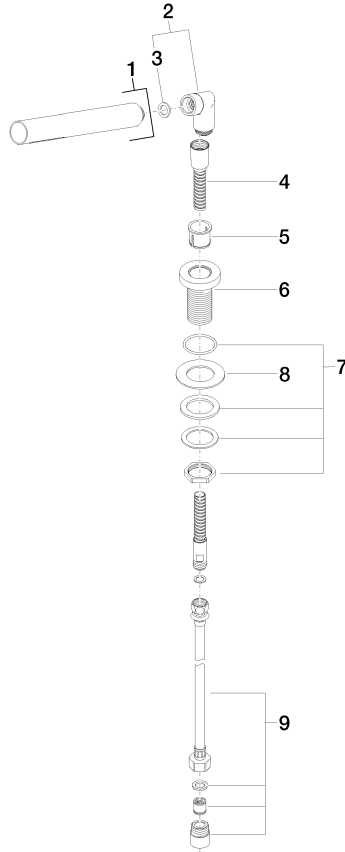

Hand shower set for bath rim or tile edge installation - Brushed Durabrand (23kt Gold) SERIES SPECIFIC

27 702 979 Product version up to 5/15/2020

- COMPACT RAIN, max. flow rate 6.8 l/min (at 3 bar)
- with anti-scale system
- rosette Ø 50 mm
- hole diameter 32 mm
- metal shower hose 1750mm with integrated anti-twist protection
- WRAS

Hand shower set for bath rim or tile edge installation - Brushed Durabronz (23kt SERIES SPECIFIC Gold)

27 702 979 Product version up to 5/15/2020
mm [inches]

Flow rate chart

Codes & Standards

ASME A112.18.1	cUPC	DIN 4109	EN 1717
ISO 3822	Scottish Water Byelaws	UK Water Supply Regulations	Ü-Zeichen

Hand shower set for bath rim or tile edge installation - Brushed Durabronz (23kt SERIES SPECIFIC Gold)

27 702 979 Product version up to 5/15/2020

Certificates and sustainability

LGA_29

Belgaqua_21-383-2 WRAS_2209

Parts for other finishes can be found here: Chrome

Spare parts list

No.	Item Number	Name	Quantity used	Delivery time
	5 90 18 40 085 00 90	Sleeve -	1.00	14
	6 09 30 01 085-28	Shaft Ø 50 x 70 mm - Brushed Durabron (23kt Gold)	1.00	40
	3 90 14 20 002 00 90	Washer 18,5 x 12,0 x 2,0 mm -	1.00	14
	7 04 30 11 038 66 90	Mounting with O-ring Ø36.17 x 2.62mm M30 x 1,5 -	1.00	14
	9 12 505 970 90	High pressure hose 1/2" x 3/8" x 500 mm -	1.00	14
	8 09 30 11 060 90	Disc 60 x 34 x 2 mm -	1.00	14
	2 04 24 04 189 00-28	Elbow 20° 55 x 40 x 23 mm - Brushed Durabron (23kt Gold)	1.00	40
	4 28 322 970-28	Metal shower hose 1/2" x 3/8" x 1750 mm - Brushed Durabron (23kt Gold)	1.00	40
	1 28 019 979-28	Hand shower - Brushed Durabron (23kt Gold)	1.00	-