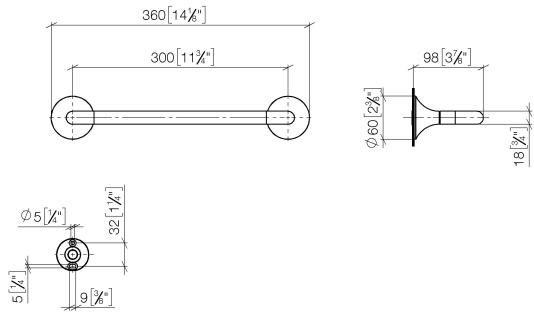

83 030 809 Product version from 3/13/2017 to 8/29/2019

- gauge 300 mm
- width 360mm
- height 60 mm
- rosette Ø 60 mm
- 98mm projection

	Brushed Platinum	83 030 809-06
	Chrome	83 030 809-00
	Platinum	83 030 809-08
	Dark Chrome	83 030 809-19
	Brushed Durabronze (23kt Gold)	83 030 809-28
	Brushed Gold (PVD)	83 030 809-37
	Brushed Dark Brass (PVD)	83 030 809-39
	Brushed Bronze (PVD)	83 030 809-42
	Brushed Dark Bronze (PVD)	83 030 809-43
	Brushed Champagne (22kt Gold)	83 030 809-46
	Champagne (22kt Gold)	83 030 809-47
	Brushed Dark Platinum	83 030 809-99

83 030 809 Product version from 3/13/2017 to 8/29/2019

mm [inches]

83 030 809 Product version from 3/13/2017 to 8/29/2019

Parts for other finishes can be found here: [Chrome](#)

Spare parts list

No.	Item Number	Name	Quantity used	Delivery time
1	05 30 31 025 00 90	Mounting Bolt Round head 4,5 x 60 mm -	1.00	14