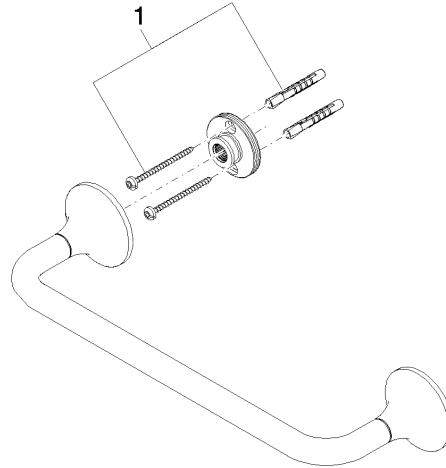

83 030 809 Product version from 3/13/2017 to 8/29/2019

- gauge 300 mm
- width 360mm
- height 60 mm
- rosette Ø 60 mm
- 98mm projection

	Brushed Platinum	83 030 809-06
	Chrome	83 030 809-00
	Platinum	83 030 809-08
	Dark Chrome	83 030 809-19
	Brushed Durabronze (23kt Gold)	83 030 809-28
	Brushed Gold (PVD)	83 030 809-37
	Brushed Dark Brass (PVD)	83 030 809-39
	Brushed Bronze (PVD)	83 030 809-42
	Brushed Dark Bronze (PVD)	83 030 809-43
	Brushed Champagne (22kt Gold)	83 030 809-46
	Champagne (22kt Gold)	83 030 809-47
	Brushed Dark Platinum	83 030 809-99

83 030 809 Product version from 3/13/2017 to 8/29/2019

mm [inches]

83 030 809 Product version from 3/13/2017 to 8/29/2019

Parts for other finishes can be found here: [Chrome](#)

Spare parts list

No.	Item Number	Name	Quantity used	Delivery time
1	05 30 31 025 00 90	Mounting Bolt Round head 4,5 x 60 mm -	1.00	14