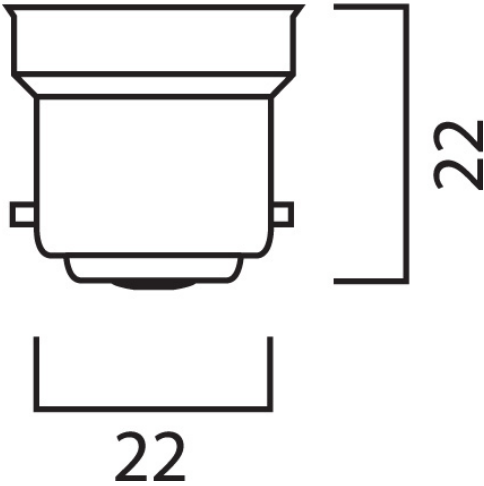

Product Overview

Product name	ToLEDo GLS 806LM 865 E27 SL
Technology	LED
Lamp shape	Pear-shape
Cap/Base	E27
Lamp finish	Opal
Fixture rating	Open
General application	Residential & Consumer
ETIM Class	EC001959
Correlated colour temperature (k)	6500
Light colour	Daylight
CRI (Ra)	80
Colour Variation Initial (SDCM)	6
Beam Angle (°)	150
Photobiological Risk Group	RG1
Wattage (W)	8
Power consumption (W)	8
Control gear type	LED driver constant current
Dimmable	No

ToLEDo GLS 806LM 865 E27 SL 0030847

Housing colour	White
IP rating	IP20
Product EAN number	5410288308470
Warranty	3 years
Dimming method	N/A
Useful luminous flux (#use)	806

Technical drawings

B22

Data table

LIFETIME DATA

Lifespan L70 B50	15000
------------------	-------

PHYSICAL DATA

Housing colour	White
IP rating	IP20
Nominal Product Height (mm)	107
Nominal Product Diameter (mm)	60
Weight (kg)	0.02

PACKAGING

Product EAN number	5410288308470
Packaging single length / height (cm)	6.0
Packaging single width (cm)	6.0
Packaging single depth (cm)	11.2
DUN14 (inner)	15410288308477
Units per outer package	6
Packaging outer length / height (cm)	18.8
Packaging outer width (cm)	12.7
Packaging outer depth (cm)	12.5