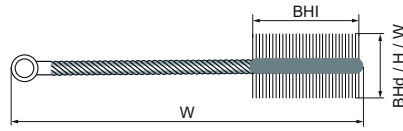

Walraven Brush

(L03110)

for proper anchor installation

Features & benefits

- each brush suitable for cleaning two hole diameters
- hybrid brush (steel and natural bristle)

Product Number	Brush Head Diameter	Suitable for	Brush Head Length	Usable Length	Total Height	Total Width	Total Length
<i>Reference letter</i>	<i>Bhd</i>		<i>BHI</i>	<i>LU</i>	<i>H</i>	<i>W</i>	<i>L</i>
<i>Unit description</i>	<i>mm</i>		<i>mm</i>	<i>mm</i>	<i>mm</i>	<i>mm</i>	<i>mm</i>
6099980	14	10 - 12 mm	75	270	14	14	300
6099981	20	14 - 18 mm	75	270	20	20	300
6099982	29	22 - 26 mm	75	270	29	29	300