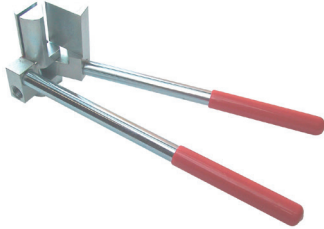

Walraven BISMAT® Rail – Plier

(K3010)

accessories of BISMAT® Rail

Features & benefits

- for bending BISMAT® Rail to any required angle
- robust construction

Product Number	Total Height	Total Width	Total Length
<i>Reference letter</i>	<i>H</i>	<i>W</i>	<i>L</i>
<i>Unit description</i>	<i>mm</i>	<i>mm</i>	<i>mm</i>
6920050	70	100	320