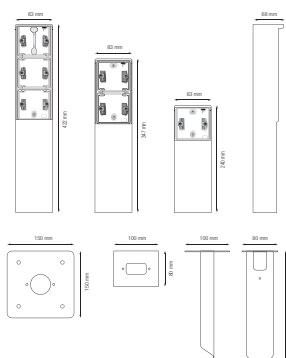

## Technical data

Splashproof garden post with baseplate for three Niko Hydro functions, black. Handmade product: small deviations in form may occur

- Function: – wall socket outlet
  - contact buses with a large contact surface that do not rest on the base in order to be connected
- Number of mechanisms: 3
- Protection degree: IP55 for the combination of a function and a splashproof mounting box
- Impact resistance: The combination of a Hydro mechanism and a flush- or surface-mounting box has an impact resistance of IK07 with a minimum temperature of -25 °C and a maximum temperature of 55 °C
- Colour: The base material is coloured in mass, black (RAL 9005)
- Dimensions (HxWxD): 422 x 83 x 68 mm
- Marking: CE
- Material housing: stainless steel

## Dimensions

**niko**