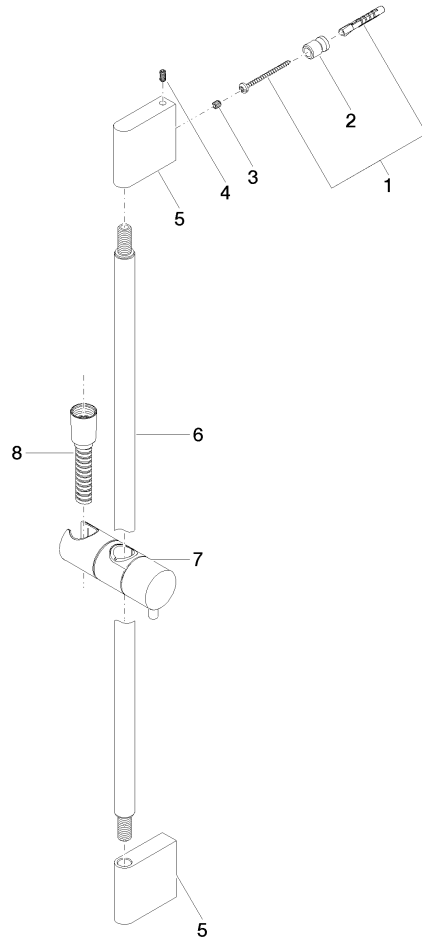

Spare parts list

No.	Item Number	Name	Quantity used	Delivery time
7	12 580 970-00	Slide unit - Chrome	1.00	20
4	04 31 11 113 00 90	Mounting Threaded pin M5 x 12 mm -	2.00	14
1	05 17 20 726 02 90	Attachment set -	2.00	14
3	09 31 11 049 90	Mounting Threaded pin with hexagon socket with cup point M6 x 6 mm -	2.00	14
5	08 17 97 054-00	Holder 64,5 x 60,5 x 18,5 mm - Chrome	2.00	20
8	28 322 970-00	Metal shower hose 1/2" x 3/8" x 1750 mm - Chrome	1.00	14
2	08 17 20 726 90	Holder Wall mounting Ø 13,5 x 20 mm -	2.00	14
6	90 28 22 597 00-00	Pipe Ø 18 x 792 mm - Chrome	1.00	20