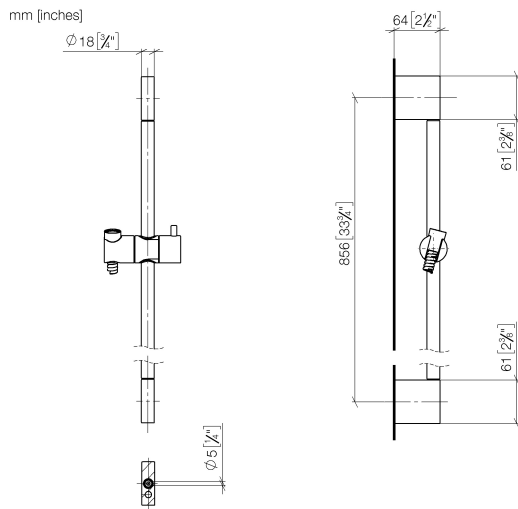

26 413 979 Product version from 10/1/2023

Codes & Standards

ASME A112.18.1	cUPC	Scottish Water Byelaws	UK Water Supply Regulations
XP P 41-280			

Certificates and sustainability

ACS_20 ACC LY	WRAS_2009	IAPMO_4976