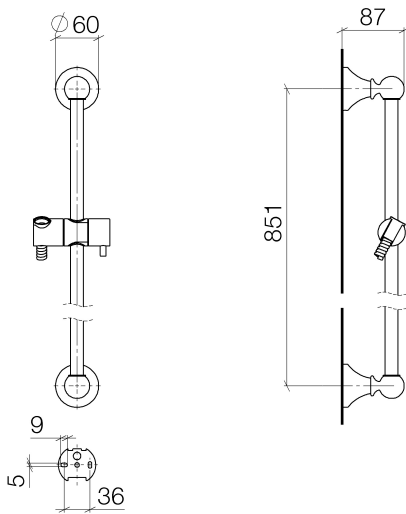

26 413 370 Product version from 4/1/2025

Codes & Standards

ASME A112.18.1	cUPC	Scottish Water Byelaws	UK Water Supply Regulations

Certificates and sustainability

WRAS_2009	IAPMO_4976