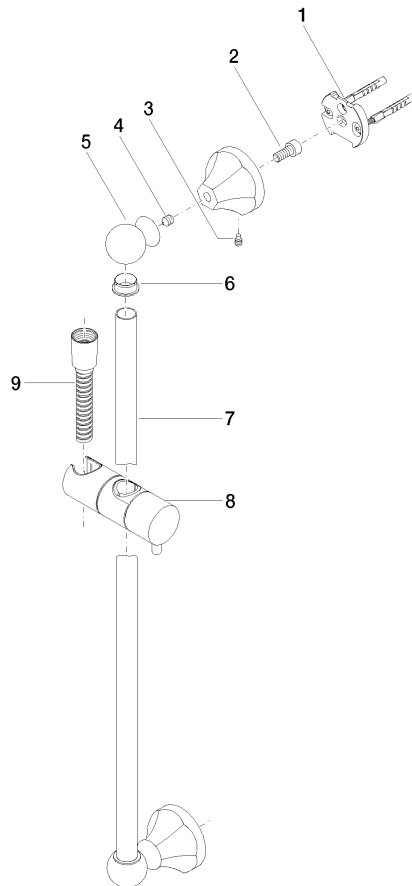

26 413 370 Product version from 4/1/2025

- metal shower hose 1750mm with integrated anti-twist protection
- shower hose connector 1/2"
- slide bar

**Technical data:**

- gauge 850 mm
- rosettes Ø 60 mm
- Pipe diameter 18 mm

**Required miscellaneous**

	<b>MADISON Metal hand shower with porcelain insert (white) FlowReduce - Brushed Dark Platinum</b>	28 002 970-99 0010
--	---	--------------------

**Required miscellaneous**

	<b>MADISON Hand shower FlowReduce 95 mm - Brushed Dark Platinum</b> •Three settings: COMPACT RAIN, COMPACT SOFT FLOW, COMPACT AQUAPRESSURE FLOW, max. flow rate l/min (at 3 bar) •spray head Ø 95mm •Hand shower see page {PAGE}	28 002 978-99 0010
--	---	--------------------

**Certificates and sustainability**

WRAS_2009	IAPMO_4976
-----------	------------

**Spare parts list**

No.	Item Number	Name	Quantity used	Delivery time
8	12 580 970-99	Slide unit - Brushed Dark Platinum	1.00	40
4	09 31 11 002 90	Mounting Threaded pin with hexagon socket M8 x 10 mm -	2.00	14
6	09 18 40 009 90	Sleeve Ø 23 x 10 mm -	2.00	14
3	09 31 11 140 90	Mounting Threaded pin with hexagon socket with pins M6 x 10 mm -	2.00	-
Spare part can no longer be ordered, please order the replacement item				
	0431111400090	Mounting Threaded pin M6 x 10 mm -		
9	28 204 970-99	Metal shower hose 1/2" x 1/2" x 1750 mm - Brushed Dark Platinum	1.00	14
5	09 21 40 020-99	Ball joint for bidet aerator 32 x 35 x 46,5 mm - Brushed Dark Platinum	2.00	40
2	09 30 30 048 90	Mounting Cylinder head screw with hexagon socket M8 x 18 mm -	2.00	14
1	05 17 97 507 00 90	Attachment set 52 x 45 x 70 mm -	2.00	14
7	08 28 22 596-99	Pipe Ø 18 x 870 mm - Brushed Dark Platinum	1.00	40