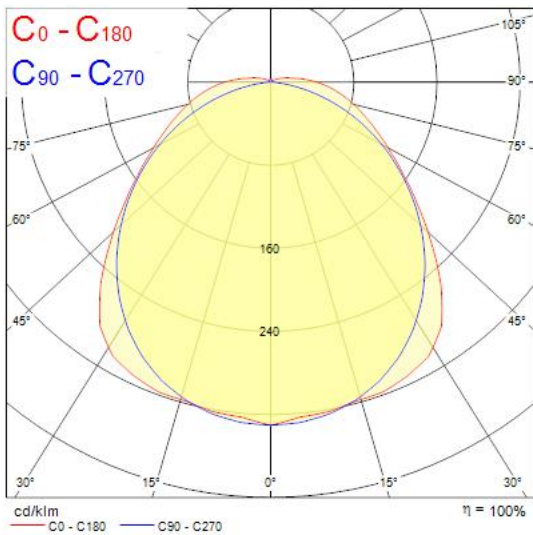

RESISTO 1200 HE IP66 2750-4800LM 840 0010330

Total power consumption (W)	31
Electrical protection	Class I
Control gear type	LED driver constant current
Dimmable	No
LED Flickering Rate	Ultra low (5% or less)
Housing colour	Grey
IP rating	IP66
IK rating	IK08
Product EAN number	5410288103303
Warranty	5 years
Dimming method	N/A

Photometry