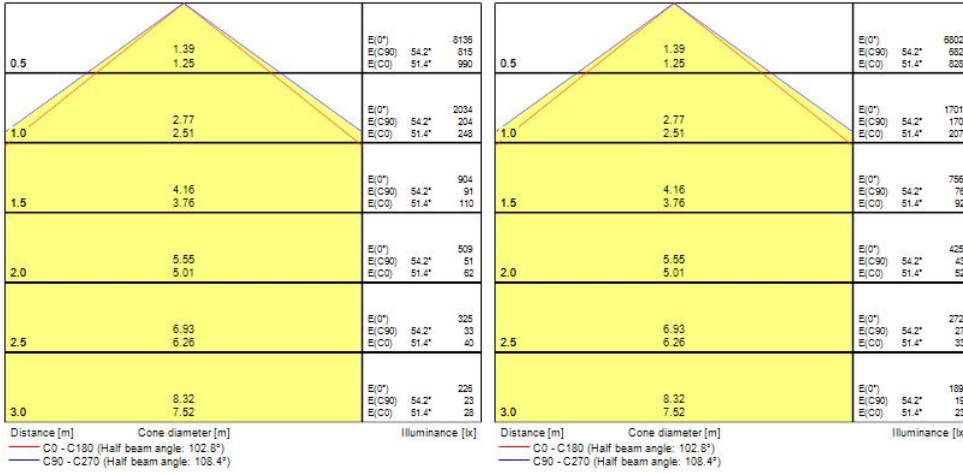

RESISTO 1500 HE IP66 4050-7100LM 840 0010331

Technical drawings