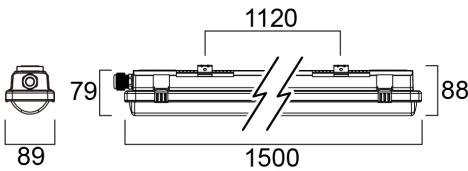

Data table

GENERAL DATA

Product name	RESISTO 1500 HE IP66 4050-7100LM 840
Technology	LED
Cap/Base	N/A
Housing	PC Polycarbonate