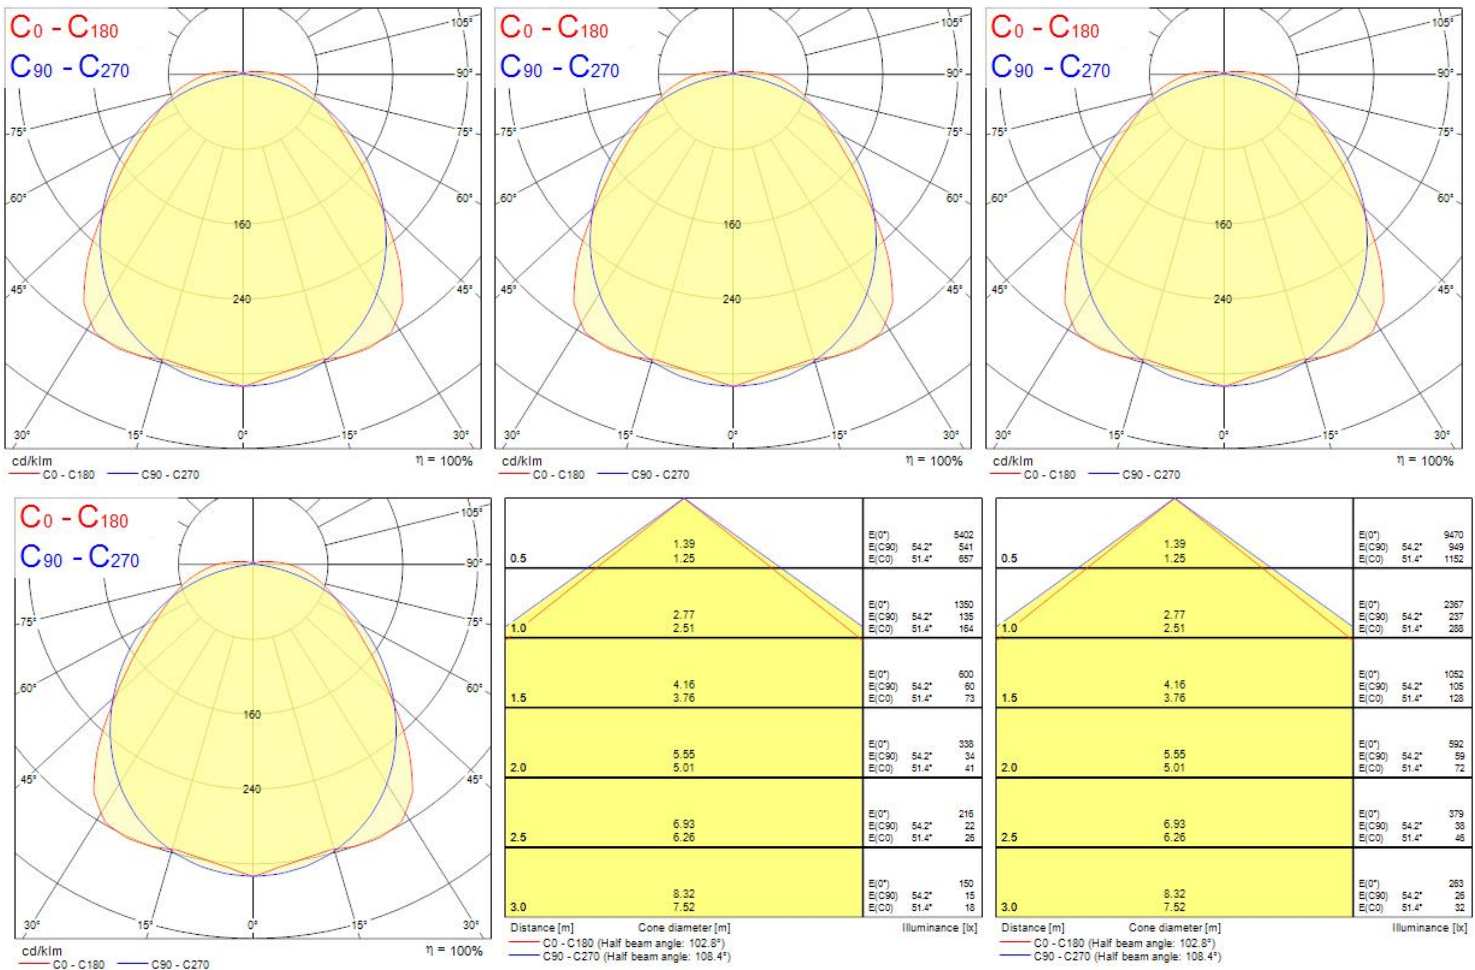

RESISTO 1500 HE IP66 4050-7100LM 840 0010331

Total power consumption (W)	46
Electrical protection	Class I
Control gear type	LED driver constant current
Dimmable	No
LED Flickering Rate	Ultra low (5% or less)
Housing colour	Grey
IP rating	IP66
IK rating	IK08
Product EAN number	5410288103310
Warranty	5 years
Dimming method	N/A

Photometry