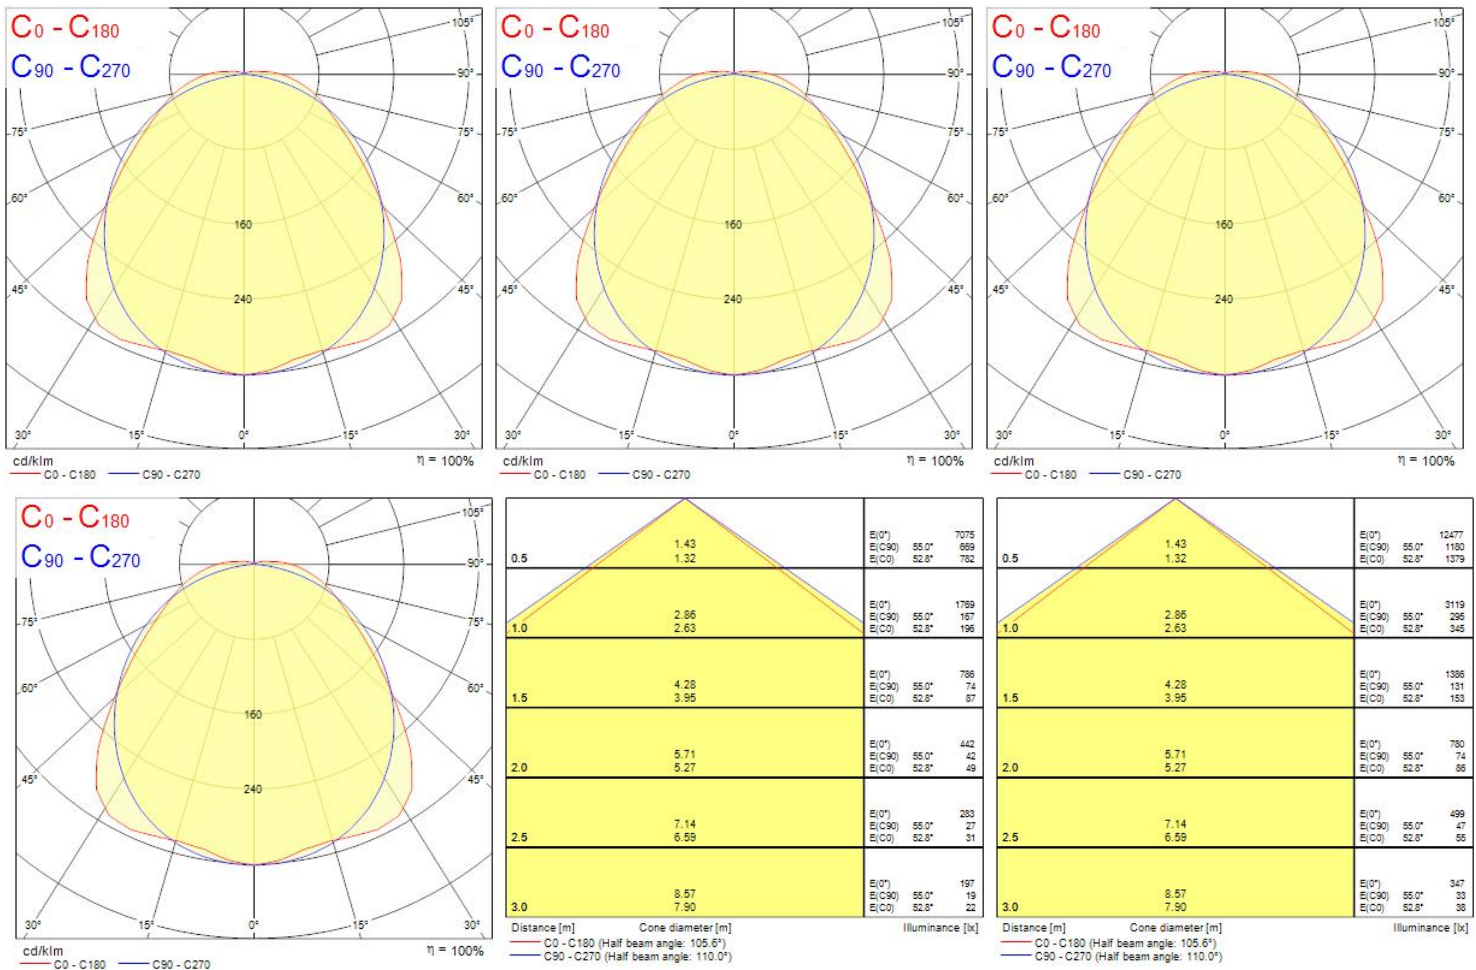

RESISTO 1500 HE IP66 5500-9700LM 840 0010332

Total power consumption (W)	60
Electrical protection	Class I
Control gear type	LED driver constant current
Dimmable	No
LED Flickering Rate	Ultra low (5% or less)
Housing colour	Grey
IP rating	IP66
IK rating	IK08
Product EAN number	5410288103327
Warranty	5 years
Dimming method	N/A

Photometry