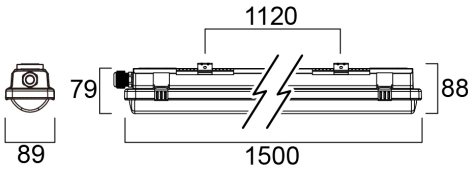

Data table

GENERAL DATA

Product name	RESISTO 1500 HE IP66 5500-9700LM 840
Technology	LED
Cap/Base	N/A
Housing	PC Polycarbonate