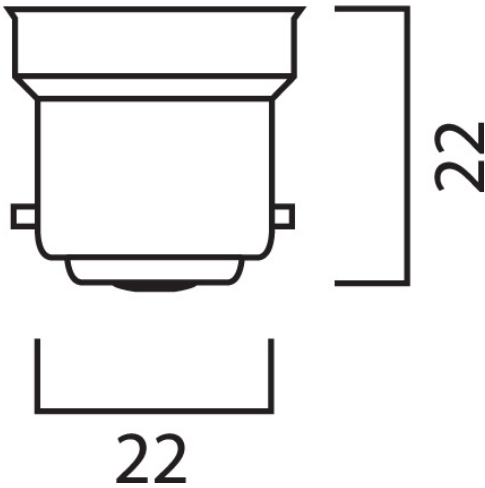

Product Overview

Product name	ToLEDo GLS 806LM 840 E27 SL
Technology	LED
Lamp shape	Pear-shape
Cap/Base	E27
Lamp finish	Opal
Fixture rating	Open
General application	Residential & Consumer
ETIM Class	EC001959
Correlated colour temperature (k)	4000
Light colour	Cool White
CRI (Ra)	80
Colour Variation Initial (SDCM)	6
Beam Angle (°)	150
Photobiological Risk Group	RG1
Wattage (W)	8
Power consumption (W)	8
Control gear type	LED driver constant current
Dimmable	No

ToLEDo GLS 806LM 840 E27 SL 0030843

Housing colour	White
IP rating	IP20
Product EAN number	5410288308432
Warranty	3 years
Dimming method	N/A
Useful luminous flux (#use)	806

Technical drawings

B22

Data table

LIFETIME DATA

Lifespan L70 B50	15000
------------------	-------

PHYSICAL DATA

Housing colour	White
IP rating	IP20
Nominal Product Height (mm)	107
Nominal Product Diameter (mm)	60
Weight (kg)	0.02

PACKAGING

Product EAN number	5410288308432
Packaging single length / height (cm)	6.0
Packaging single width (cm)	6.0
Packaging single depth (cm)	11.2
DUN14 (inner)	15410288308439
Units per outer package	6
Packaging outer length / height (cm)	18.8
Packaging outer width (cm)	12.7
Packaging outer depth (cm)	12.5