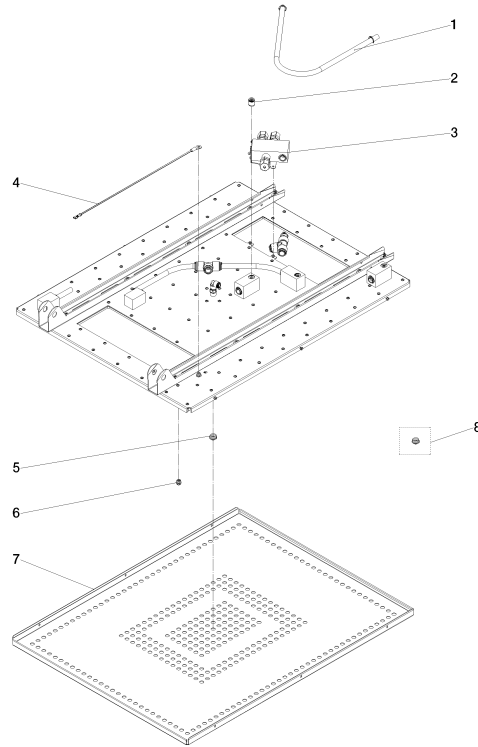

Spray for Sensory Sky 708 x 824 x 81 mm - Brightly Polished Stainless Steel

SPARE PARTS

04 11 02 146 00

	Brightly Polished Stainless Steel	04 11 02 146 00-87
	Brushed Stainless Steel	04 11 02 146 00-86

Spray for Sensory Sky 708 x 824 x 81 mm - Brightly Polished Stainless Steel

SPARE PARTS

04 11 02 146 00

Spray for Sensory Sky 708 x 824 x 81 mm - Brightly Polished Stainless Steel

SPARE PARTS

04 11 02 146 00

04 11 02 146 00

Parts for other finishes can be found here: [Brushed Stainless Steel](#)

Spare parts list

No.	Item Number	Name	Quantity used	Delivery time
7	90 29 03 048 00 90	Fog nozzle Set -	1.00	14
3	90 30 03 066 00 90	Tube with retaining rings Ø 12 x 1,5 x 1200 mm -	1.00	14
5	04 29 03 048 00 90	Fog nozzle -	9.00	14
6	09 11 02 146-87	SENSORY SKY ^{ATT} Cover 790 x 610 x 22 mm - Brightly Polished Stainless Steel	1.00	40
1	90 10 01 070 00 90	set of equipotential bonding cables for Sensory Sky Ø 10 x 300 mm -	1.00	14
2	90 23 01 042 00 90	Tube aerator Set Ø 14,85 x 16 mm -	3.00	14
4	90 29 03 035 00 90	Jet 25 piece Ø 1,8 mm -	14.00	14