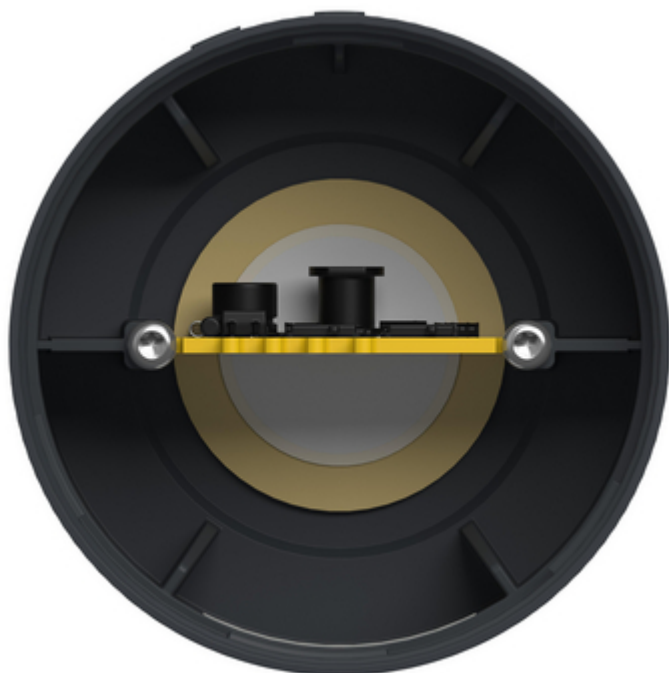

## Harmony XVB7 - Geluidsmodule - Modulaire torenverlichting - Ø70mm - 2 tonen - grijs

XVB7C9S

EAN Code: 3606487129615

**Prijs: 89,00 EUR**

Save up to 75% wiring time with M12 connection and push-in terminal

High brightness level with illuminance up to 3000cd/m<sup>2</sup>

Offer Marketing Illustration

Product benefits / Features

---

Wide base variety with the option to be connected via USB & IO-link base

Adjustable and customizable sounder with maximum sound pressure of up to 102dB

Image of product / Alternate images

Alternative

---

Image of product in real life situation