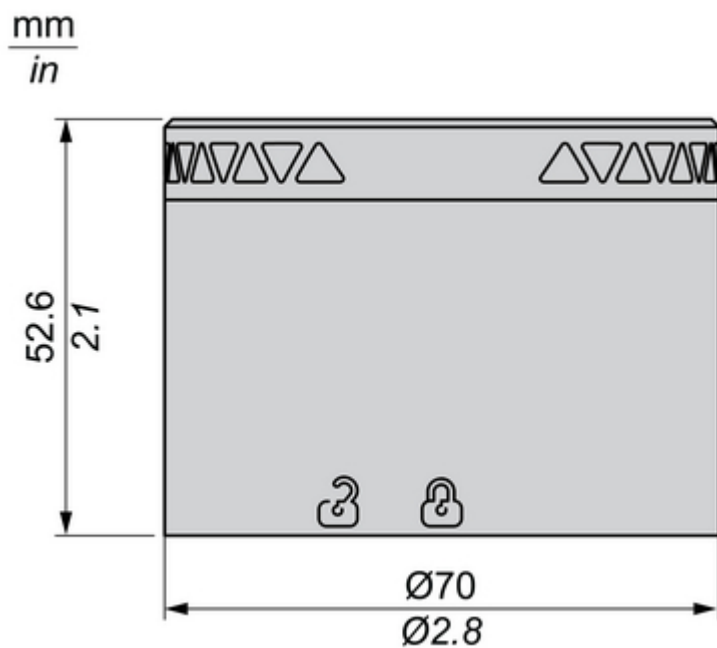

Dimensions Drawings

Dimensions

---

Mounting and Clearance

Mounting Overview

Drawing	Part Number	Part Description
---------	-------------	------------------

A1, A6, A11	XVB7C21B...	24V Base Direct / Tube & Cover
A1, A7, A11	XVB7C31	IO Link Base Direct / Tube & Cover
A1, A8, A11	XVB7C51	USB Base Direct / Tube & Cover
A1, A9, A11	XVB7C61	M12 Base Direct / Tube & Cover
A1, A10, A11	XVB7C21M...	AC Base Direct / Tube & Cover
A2	XVB7C9S...	2 Tones Buzzer
A2	XVB7C9T	8 Tones Buzzer
A2	XVB7C9SS	Self-Adjust Sounder 1 Tone
A3	XVB7L2...	Beacon Steady Lens
	XVB7L6...	Beacon Flashing Lens
A4	XVB7C9V	Editable Voice Alarm
A5	XVB7C2...	Steady Lens
	XVB7C5...	Blinking Lens
	XVB7C6...	Flashing Lens
	XVB7CR...	Rotating Lens
	XVB7CM9	Multi-function Clear lens
A12	XVZ00	1/2" NPT Adapter
A13	XVZ02...	Plastic Fixing Plate With Pole
A14	XVZ100	Alu Ø25mm Pole 100mm Length
A15	XVZ250	Alu Ø25mm Pole 250mm Length
A16	XVZ400	Alu Ø25mm Pole 400mm Length
A17	XVZ800	Alu Ø25mm Pole 800mm Length
A18	XVZ100T	L Bracket Alu Ø25mm Pole 100mm
A19	XVZ250T	L Bracket Alu Ø25mm Pole 250mm
A20	XVZ01...	Plastic Fixing Plate
A21	XVZ11	Metal Fixing Plate
A22	XVZ06...	Plastic Foldable Bracket
A23	XVZ09	Plastic Wall Mount Bracket

A24	XVZ07	Side Entry Adapter
A25	XVZ08	Magnetic Adapter

Technical Illustration

Dimensions

---

Offer Marketing Illustration

Product benefits / Features

---