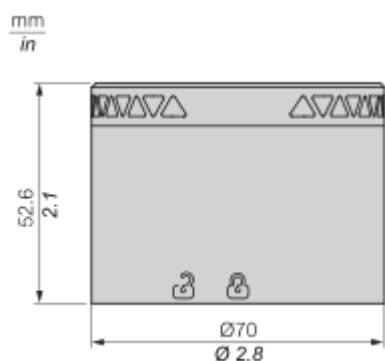

Dimensions Drawings

Dimensions

---

Mounting and Clearance

Mounting Overview

Drawing	Part Number	Part Description
---------	-------------	------------------

A1, A6, A11	XVB7C21B...	24V Base Direct / Tube & Cover
A1, A7, A11	XVB7C31	IO Link Base Direct / Tube & Cover
A1, A8, A11	XVB7C51	USB Base Direct / Tube & Cover
A1, A9, A11	XVB7C61	M12 Base Direct / Tube & Cover
A1, A10, A11	XVB7C21M...	AC Base Direct / Tube & Cover
A2	XVB7C9S...	2 Tones Buzzer
A2	XVB7C9T	8 Tones Buzzer
A2	XVB7C9SS	Self-Adjust Sounder 1 Tone
A3	XVB7L2...	Beacon Steady Lens
	XVB7L6...	Beacon Flashing Lens
A4	XVB7C9V	Editable Voice Alarm
A5	XVB7C2...	Steady Lens
	XVB7C5...	Blinking Lens
	XVB7C6...	Flashing Lens
	XVB7CR...	Rotating Lens
	XVB7CM9	Multi-function Clear lens
A12	XVZ00	1/2" NPT Adapter
A13	XVZ02...	Plastic Fixing Plate With Pole
A14	XVZ100	Alu Ø25mm Pole 100mm Length
A15	XVZ250	Alu Ø25mm Pole 250mm Length
A16	XVZ400	Alu Ø25mm Pole 400mm Length
A17	XVZ800	Alu Ø25mm Pole 800mm Length
A18	XVZ100T	L Bracket Alu Ø25mm Pole 100mm
A19	XVZ250T	L Bracket Alu Ø25mm Pole 250mm
A20	XVZ01...	Plastic Fixing Plate
A21	XVZ11	Metal Fixing Plate
A22	XVZ06...	Plastic Foldable Bracket
A23	XVZ09	Plastic Wall Mount Bracket