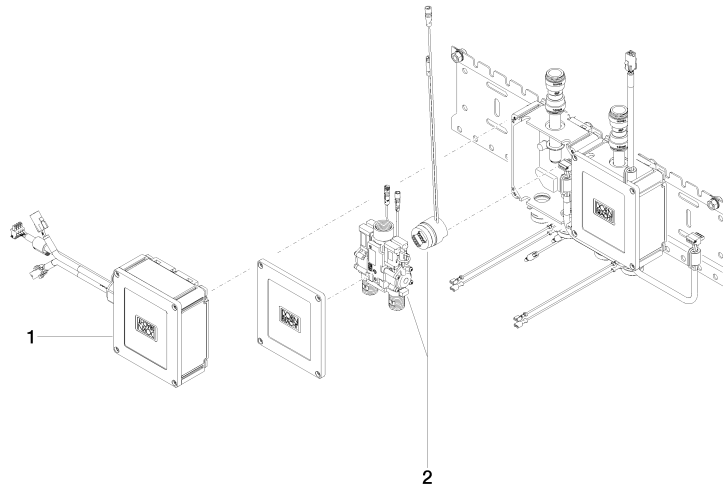

COMFORT SHOWER^{ATT} Power supply System box Leg Shower -

SPARE PARTS

90 11 11 060 09 90 Product version up to 9/23/2019

COMFORT SHOWER^{ATT} Power supply System box Leg Shower -

SPARE PARTS

90 11 11 060 09 90 Product version up to 9/23/2019

COMFORT SHOWER^{ATT} Power supply System box Leg Shower -

SPARE PARTS

90 11 11 060 09 90 Product version up to 9/23/2019

90 11 11 060 09 90 Product version up to 9/23/2019

Spare parts list

No.	Item Number	Name	Quantity used	Delivery time
1	90 11 11 059 09 90	Control unit -	1.00	-
	Spare part can no longer be ordered, please order the replacement item			
	9011110810790	system box for Comfort Shower/Leg Shower System box -		