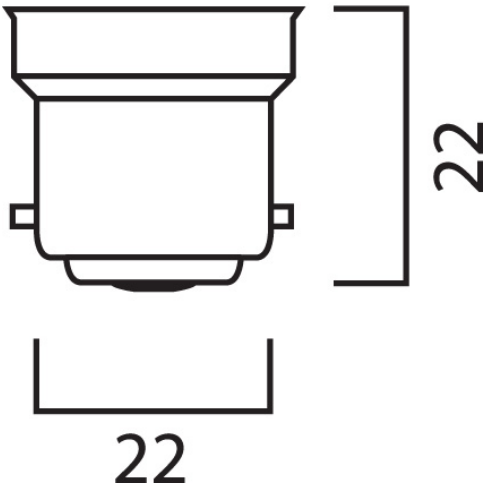

ToLEDo GLS 806LM 827 E27 SL 0030838

Housing colour	White
IP rating	IP20
Product EAN number	5410288308388
Warranty	3 years
Dimming method	N/A
Useful luminous flux (#use)	806

Technical drawings

B22

Data table

GENERAL DATA

Product name	ToLEDo GLS 806LM 827 E27 SL
Technology	LED
Lamp shape	Pear-shape
Cap/Base	E27
Lamp finish	Opal
Fixture rating	Open
General application	Residential & Consumer