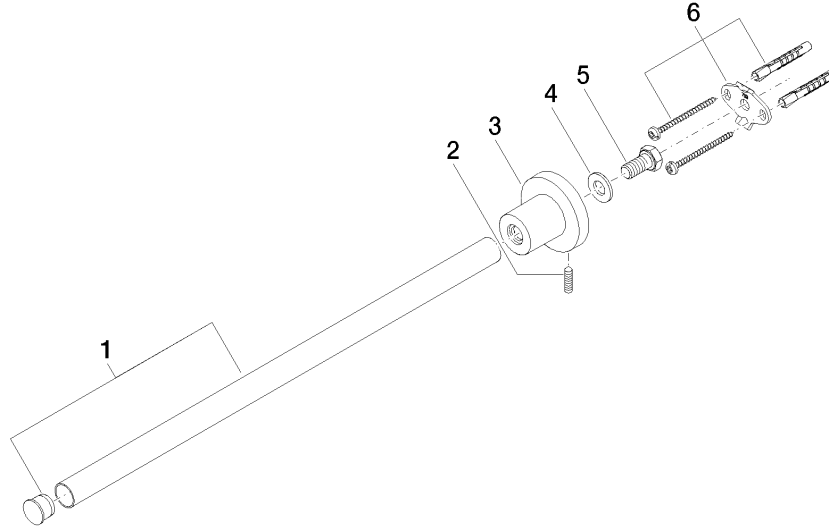

**TARA Towel bar 1-piece non-swivel - Matte Black**

TARA

83 211 892 Product version from 4/1/2024

- rosette Ø 55 mm
- 445mm projection

	Matte Black	83 211 892-33
	Chrome	83 211 892-00
	Brushed Platinum	83 211 892-06
	Platinum	83 211 892-08
	Dark Chrome	83 211 892-19
	Brushed Durabronze (23kt Gold)	83 211 892-28
	Brushed Gold (PVD)	83 211 892-37
	Brushed Dark Brass (PVD)	83 211 892-39
	Brushed Bronze (PVD)	83 211 892-42
	Brushed Dark Bronze (PVD)	83 211 892-43
	Brushed Champagne (22kt Gold)	83 211 892-46
	Champagne (22kt Gold)	83 211 892-47
	Brushed Chrome	83 211 892-93
	Brushed Dark Platinum	83 211 892-99

83 211 892 Product version from 4/1/2024

mm [inches]

83 211 892 Product version from 4/1/2024

Parts for other finishes can be found here: [Chrome](#)

### Spare parts list

No.	Item Number	Name	Quantity used	Delivery time
6	05 17 20 739 00 90	Attachment set 150 x 65 x 10 mm -	1.00	14
2	04 31 11 113 00 90	Mounting Threaded pin M5 x 12 mm -	1.00	14
5	09 30 30 071 90	Mounting Hexagonal bolt with thread as far as head M10 x 20 mm -	1.00	14
4	09 30 11 046 90	Washer Ø 10,5 -	1.00	14
1	90 28 22 540 89-33	Holder Ø 18 x 403 mm - Matte Black	1.00	-
Spare part can no longer be ordered, please order the replacement item				
3	08 17 89 505-33	Holder universal 60 x 100 x 60 mm - Matte Black	1.00	40