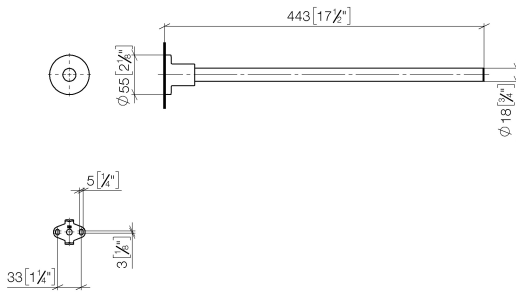

**TARA Towel bar 1-piece non-swivel - Matte Black**

TARA

83 211 892 Product version from 4/1/2024

- rosette Ø 55 mm
- 445mm projection

	Matte Black	83 211 892-33
	Chrome	83 211 892-00
	Brushed Platinum	83 211 892-06
	Platinum	83 211 892-08
	Dark Chrome	83 211 892-19
	Brushed Durabronze (23kt Gold)	83 211 892-28
	Brushed Gold (PVD)	83 211 892-37
	Brushed Dark Brass (PVD)	83 211 892-39
	Brushed Bronze (PVD)	83 211 892-42
	Brushed Dark Bronze (PVD)	83 211 892-43
	Brushed Champagne (22kt Gold)	83 211 892-46
	Champagne (22kt Gold)	83 211 892-47
	Brushed Chrome	83 211 892-93
	Brushed Dark Platinum	83 211 892-99

83 211 892 Product version from 4/1/2024

mm [inches]

83 211 892 Product version from 4/1/2024

Parts for other finishes can be found here: [Chrome](#)

### Spare parts list

No.	Item Number	Name	Quantity used	Delivery time
6	05 17 20 739 00 90	Attachment set 150 x 65 x 10 mm -	1.00	14
2	04 31 11 113 00 90	Mounting Threaded pin M5 x 12 mm -	1.00	14
5	09 30 30 071 90	Mounting Hexagonal bolt with thread as far as head M10 x 20 mm -	1.00	14
4	09 30 11 046 90	Washer Ø 10,5 -	1.00	14
1	90 28 22 540 89-33	Holder Ø 18 x 403 mm - Matte Black	1.00	-
Spare part can no longer be ordered, please order the replacement item				
3	08 17 89 505-33	Holder universal 60 x 100 x 60 mm - Matte Black	1.00	40