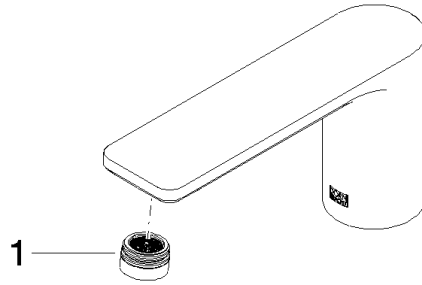

Spout 130 mm - Brushed Light Gold (PVD)

SPARE PARTS

90 11 84 013 00

	Brushed Light Gold (PVD)	90 11 84 013 00-27
	Chrome	90 11 84 013 00-00
	Brushed Platinum	90 11 84 013 00-06
	Matte Black	90 11 84 013 00-33
	Brushed Chrome	90 11 84 013 00-93
	Brushed Dark Platinum	90 11 84 013 00-99

Spout 130 mm - Brushed Light Gold (PVD)

SPARE PARTS

90 11 84 013 00

Spout 130 mm - Brushed Light Gold (PVD)

SPARE PARTS

90 11 84 013 00

90 11 84 013 00

Parts for other
finishes can be found
here: [Chrome](#)

Spare parts list

No.	Item Number	Name	Quantity used	Delivery time
1	90 23 01 161 01-27	Aerator M22x1-AG 5,7 l/min. - Brushed Light Gold (PVD)	1.00	40