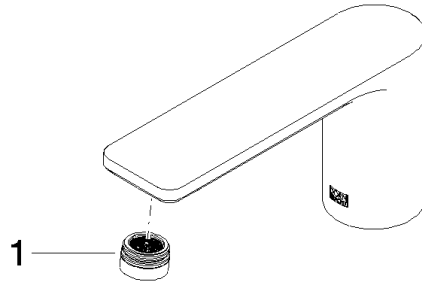

Spout 130 mm - Brushed Dark Platinum

SPARE PARTS

90 11 84 013 00

	Brushed Dark Platinum	90 11 84 013 00-99
	Chrome	90 11 84 013 00-00
	Brushed Platinum	90 11 84 013 00-06
	Brushed Light Gold (PVD)	90 11 84 013 00-27
	Matte Black	90 11 84 013 00-33
	Brushed Chrome	90 11 84 013 00-93

Spout 130 mm - Brushed Dark Platinum

SPARE PARTS

90 11 84 013 00

Spout 130 mm - Brushed Dark Platinum

SPARE PARTS

90 11 84 013 00

90 11 84 013 00

Parts for other finishes can be found here: [Chrome](#)

Spare parts list

No.	Item Number	Name	Quantity used	Delivery time
1	90 23 01 161 01-99	Aerator M22x1-AG 5,7 l/min. - Brushed Dark Platinum	1.00	40