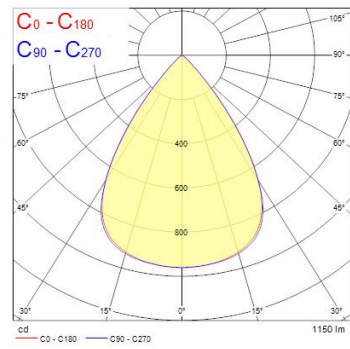

Insaver UGR19 IP44 150 1150LM 830

Item No: 0030500

PRO

Technical Assets

Dimensions (mm)

Photometrics

Beam Angle (°)	Beam Diameter (mm)	Beam Area (mm²)	Beam Area (ft²)	Beam Area (sq ft)
8.3	67.5	3576	0.0387	0.042
14.4	142	15984	0.172	0.185
15.1	144	20736	0.224	0.241
22.5	288	82944	0.896	0.969
33.0	432	186432	2.02	2.18
38.7	486	236196	2.56	2.76

Optical data

Useful luminous flux (Φ_{use})	1150
Fixture luminous flux (lm)	1150
Luminaire efficacy (lm/W)	121
Correlated colour temperature (k)	3000
Light colour	Warm White
CRI (Ra)	80
Colour Variation Initial (SDCM)	SDCM3
Beam Angle (°)	70
Distribution type	Symmetric
Glare control	< 19
Photobiological Risk Group	RG1

Insaver UGR19 IP44 150 1150LM 830

Item No: 0030500

Physical data

Housing colour	RAL 9010 - Pure white
IP rating	IP44/20
IK rating	IK07
Diffuser finish	Other
Diffuser material	None
Reflector finish	Not Applicable
Nominal Product Height (mm)	50
Nominal Product Diameter (mm)	165
Built-in diameter (mm)	150
Weight (kg)	0.45

Packaging

Product EAN number	5410288305004
Packaging single width (cm)	17.8
Packaging single depth (cm)	7.0
DUN14 (inner)	15410288305001
Packaging outer length / height (cm)	37.0

Safety data

Glow Wire Test (°C)	850
Optimal operating condition (°C)	-20-40