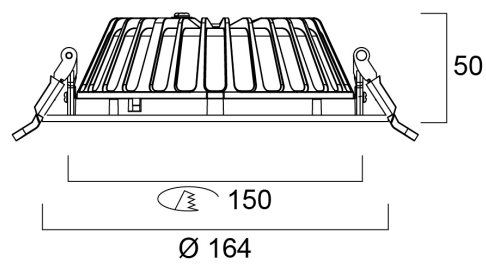

Insaver UGR19 IP44 150 1150LM 830

Item No: 0030500

PRO

Technical Assets

Dimensions (mm)

Photometrics

Beam Angle (°)	Beam Diameter (mm)	Beam Area (mm²)	Beam Area (ft²)	Beam Area (sq ft)
8.3	67.5	3576	0.0387	0.042
14.4	142	15984	0.172	0.185
15.1	144	20736	0.224	0.241
22.5	288	82944	0.896	0.969
33.0	432	186432	2.02	2.18
38.7	486	236196	2.56	2.76

Insaver UGR19 IP44 150 1150LM 830

Item No: 0030500

SYLVANIA

General data

Product name	Insaver UGR19 IP44 150 1150LM 830
Technology	LED
Cap/Base	N/A
Housing	Aluminium
Mount	Ceiling recessed mounting
General application	Hospitality, Office, Retail
Operating temperature range (°C)	-20°C...+40°C
ETIM Class	EC001744
E-number FI	4278509
Warranty	5 years

Insaver UGR19 IP44 150 1150LM 830

Item No: 0030500

Physical data

Housing colour	RAL 9010 - Pure white
IP rating	IP44/20
IK rating	IK07
Diffuser finish	Other
Diffuser material	None
Reflector finish	Not Applicable
Nominal Product Height (mm)	50
Nominal Product Diameter (mm)	165
Built-in diameter (mm)	150
Weight (kg)	0.45

Packaging

Product EAN number	5410288305004
Packaging single width (cm)	17.8
Packaging single depth (cm)	7.0
DUN14 (inner)	15410288305001
Packaging outer length / height (cm)	37.0

Safety data

Glow Wire Test (°C)	850
Optimal operating condition (°C)	-20-40