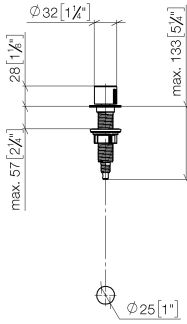

10 712 970 Product version from 10/1/2024

- control for single basin
- including adapter for Bowden cable

Not compatible with brushed stainless steel kitchen sinks 38 XXX 004-86.

Fits ELIO, ENO, MEM, META SQUARE, SYNC and TARA ULTRA

	Brushed Platinum	10 712 970-06
	Chrome	10 712 970-00
	Platinum	10 712 970-08
	Durabress (23kt Gold)	10 712 970-09
	Dark Chrome	10 712 970-19
	Brushed Durabress (23kt Gold)	10 712 970-28
	Matte Black	10 712 970-33
	Brushed Dark Brass (PVD)	10 712 970-39
	Brushed Bronze (PVD)	10 712 970-42
	Brushed Dark Bronze (PVD)	10 712 970-43
	Brushed Champagne (22kt Gold)	10 712 970-46
	Champagne (22kt Gold)	10 712 970-47
	Brushed Chrome	10 712 970-93
	Brushed Dark Platinum	10 712 970-99

10 712 970 Product version from 10/1/2024

mm [inches]

10 712 970 Product version from 10/1/2024

Parts for other finishes can be found here: [Chrome](#)

Spare parts list

No.	Item Number	Name	Quantity used	Delivery time
	5 09 29 06 087-06	Connection Spindle extension Ø 12 x 31 mm - Brushed Platinum	1.00	-
Spare part can no longer be ordered, please order the replacement item				
	3 09 27 87 011-06	Rosette Ø 28 x Ø 12,2 x 7 mm - Brushed Platinum	1.00	20
	7 09 24 03 175 90	Connection for strainer waste -	1.00	14
	8 09 11 10 073-07	Connection Ø 20 x 52,5 mm - untreated nickel-plated	1.00	40
	4 09 14 10 042 90	O-Ring EPDM 70 9,0 x 1,5 mm -	1.00	14
	11 09 30 11 087 90	Disc 12,60 x 6,00 x 2,4 mm -	1.00	14
	12 09 23 30 024-07	Mounting for strainer waste set - untreated nickel-plated	1.00	40
	9 09 11 10 074-07	Connection Ø 20 x 42 mm - untreated nickel-plated	1.00	40
	6 04 30 01 029 00 90	Connection for strainer waste activation -	1.00	14
	1 09 20 97 030-06	Handle Ø 31,5 x 25 mm - Brushed Platinum	1.00	20
	2 90 12 12 002 00 90	Fixing cap white Ø 15 x 12 mm -	1.00	14
	10 09 11 10 079-07	Connection Ø 20 x 32 mm - untreated nickel-plated	1.00	40