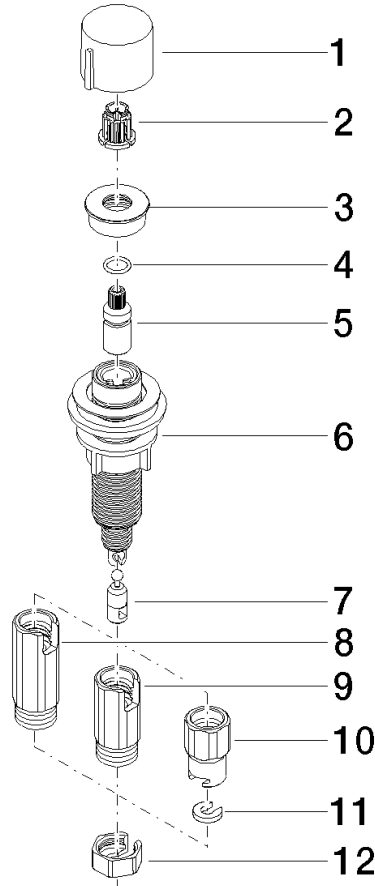

10 712 970 Product version from 10/1/2024

- control for single basin
- including adapter for Bowden cable

Not compatible with brushed stainless steel kitchen sinks 38 XXX 004-86.

Fits ELIO, ENO, MEM, META SQUARE, SYNC and TARA ULTRA

	Brushed Platinum	10 712 970-06
	Chrome	10 712 970-00
	Platinum	10 712 970-08
	Durabress (23kt Gold)	10 712 970-09
	Dark Chrome	10 712 970-19
	Brushed Durabress (23kt Gold)	10 712 970-28
	Matte Black	10 712 970-33
	Brushed Dark Brass (PVD)	10 712 970-39
	Brushed Bronze (PVD)	10 712 970-42
	Brushed Dark Bronze (PVD)	10 712 970-43
	Brushed Champagne (22kt Gold)	10 712 970-46
	Champagne (22kt Gold)	10 712 970-47
	Brushed Chrome	10 712 970-93
	Brushed Dark Platinum	10 712 970-99

10 712 970 Product version from 10/1/2024

mm [inches]

10 712 970 Product version from 10/1/2024

Parts for other finishes can be found here: [Chrome](#)

Spare parts list

No.	Item Number	Name	Quantity used	Delivery time
	5 09 29 06 087-06	Connection Spindle extension Ø 12 x 31 mm - Brushed Platinum	1.00	-
Spare part can no longer be ordered, please order the replacement item				
	3 09 27 87 011-06	Rosette Ø 28 x Ø 12,2 x 7 mm - Brushed Platinum	1.00	20
	7 09 24 03 175 90	Connection for strainer waste -	1.00	14
	8 09 11 10 073-07	Connection Ø 20 x 52,5 mm - untreated nickel-plated	1.00	40
	4 09 14 10 042 90	O-Ring EPDM 70 9,0 x 1,5 mm -	1.00	14
	11 09 30 11 087 90	Disc 12,60 x 6,00 x 2,4 mm -	1.00	14
	12 09 23 30 024-07	Mounting for strainer waste set - untreated nickel-plated	1.00	40
	9 09 11 10 074-07	Connection Ø 20 x 42 mm - untreated nickel-plated	1.00	40
	6 04 30 01 029 00 90	Connection for strainer waste activation -	1.00	14
	1 09 20 97 030-06	Handle Ø 31,5 x 25 mm - Brushed Platinum	1.00	20
	2 90 12 12 002 00 90	Fixing cap white Ø 15 x 12 mm -	1.00	14
	10 09 11 10 079-07	Connection Ø 20 x 32 mm - untreated nickel-plated	1.00	40