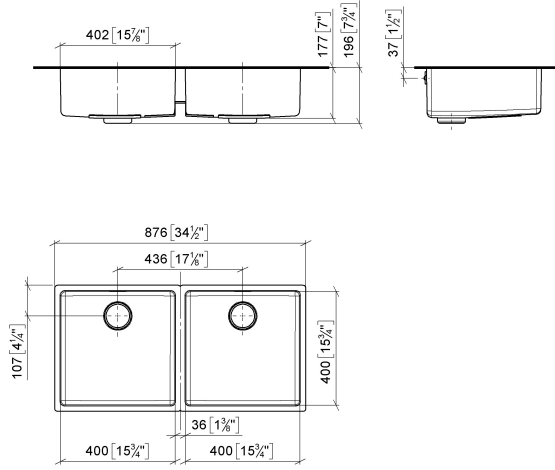

38 240 004 Product version from 1/1/2025

mm [inches]
1:10

Certificates and sustainability

Leistungserklärung_ declaration_of_perfo
DOD rmance_DOD