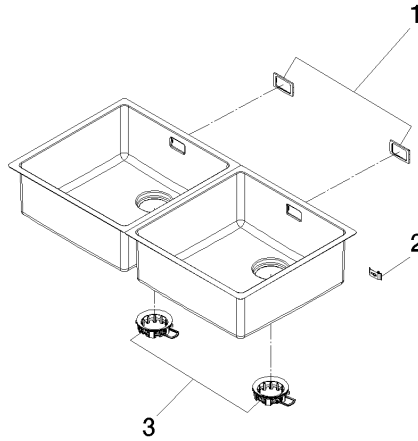

Spare parts list

No.	Item Number	Name	Quantity used	Delivery time
2	90 38 00 010 00 90	Attachment set stainless steel sink for installation below the worktop Set (6 pcs.) -	2.00	14
1	90 11 01 125 00 90	Washer for overflow stainless steel sink -	2.00	14
3	90 11 01 211 00 90	assembly parts for pop-up waste stainless steel sink -	2.00	14