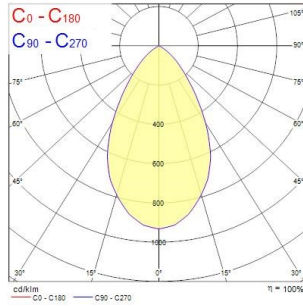

INSAVER 150

Insaver Slim UGR19 150 IP44 1050lm 830
0030300

PHOTOMETRY

TECHNICAL DRAWINGS