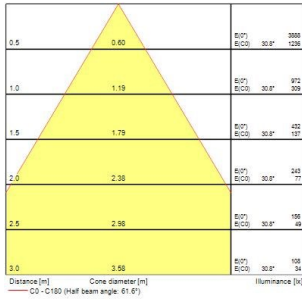

INSAVER 150

Insaver Slim UGR19 150 IP44 1050lm 830
0030300

PHOTOMETRY

TECHNICAL DRAWINGS