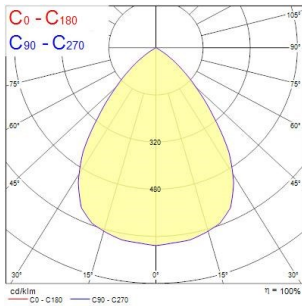

INSAVER 150

Insaver Slim UGR19 150 IP44 1050lm 830
0030300

PHOTOMETRY

TECHNICAL DRAWINGS