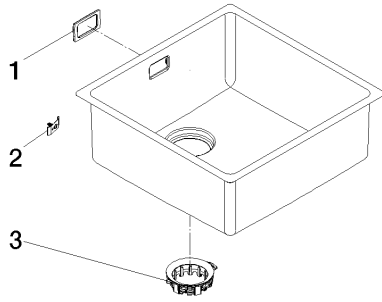

Dimensions (mm)	Art. No.
400-400	38400004-05
450-400	38450004-05
500-400	38500004-05
550-400	38550004-05
700-400	38700004-05

Spare parts list

No.	Item Number	Name	Quantity used	Delivery time
2	90 38 00 010 00 90	Attachment set stainless steel sink for installation below the worktop Set (6 pcs.) -	1.00	14
3	90 11 01 211 00 90	assembly parts for pop-up waste stainless steel sink -	1.00	14
1	90 11 01 125 00 90	Washer for overflow stainless steel sink -	1.00	14