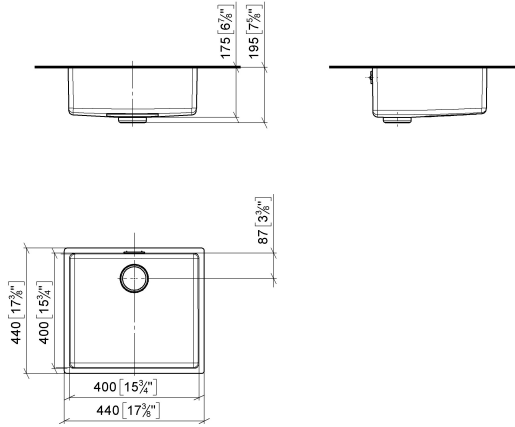

38 400 004 Product version from 1/1/2025

mm [inches]
1:10

Certificates and sustainability

Leistungserklärung_ declaration_of_perfo
DOD rmance_DOD

Dimensions (mm)	Art. No.
400-400	38400004-05
450-400	38450004-05
500-400	38500004-05
550-400	38550004-05
700-400	38700004-05