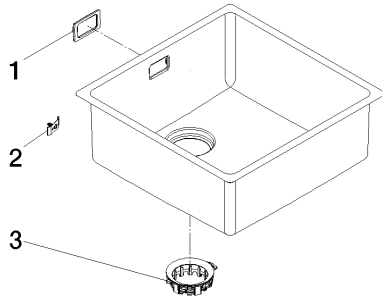

38 450 004 Product version from 1/1/2025

mm [inches]  
1:10

Certificates and sustainability

Leistungserklärung\_ declaration\_of\_perfo  
DOD rmance\_DOD

38 450 004 Product version from 1/1/2025

Dimensions (mm)	Art. No.
400-400	38400004-05
450-400	38450004-05
500-400	38500004-05
550-400	38550004-05
700-400	38700004-05

### Spare parts list

No.	Item Number	Name	Quantity used	Delivery time
1	90 11 01 125 00 90	Washer for overflow stainless steel sink -	1.00	14
2	90 38 00 010 00 90	Attachment set stainless steel sink for installation below the worktop Set (6 pcs.) -	1.00	14
3	90 11 01 211 00 90	assembly parts for pop-up waste stainless steel sink -	1.00	14