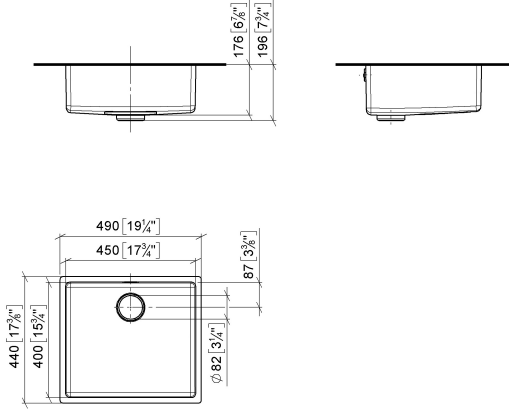

38 450 004 Product version from 1/1/2025

mm [inches]  
1:10

Certificates and sustainability

Leistungserklärung\_ declaration\_of\_perfo  
DOD rmance\_DOD

38 450 004 Product version from 1/1/2025

Dimensions (mm)	Art. No.
400-400	38400004-05
450-400	38450004-05
500-400	38500004-05
550-400	38550004-05
700-400	38700004-05