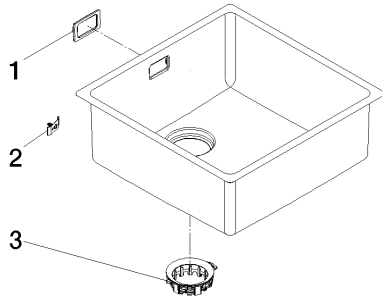

Required miscellaneous

	<b>Pop-up waste and overflow with electronic control - Brushed Stainless Steel</b>	10 410 004-86
---	--	---------------

Recommended miscellaneous

	<b>Strainer waste with knob - Brushed Chrome</b>	10 715 970-93
---	--	---------------

38 500 004 Product version from 1/1/2025

mm [inches]

**Certificates and sustainability**

Leistungserklärung\_ declaration\_of\_perfo  
DOD rmance\_DOD

Dimensions (mm)	Art. No.
400-400	30480004-01
450-400	30480004-02
500-400	30590004-01
550-400	30590004-02
710-400	30710004-01