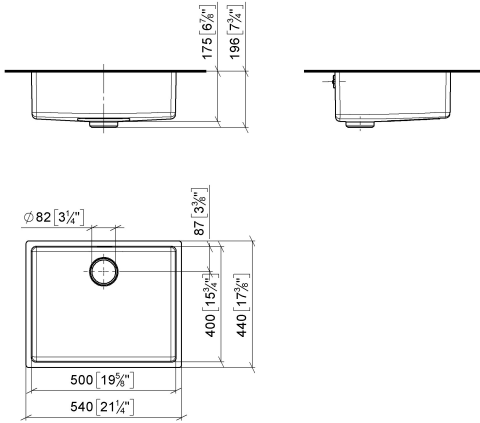

38 500 004 Product version from 1/1/2025

mm [inches]

**Certificates and sustainability**

Leistungserklärung\_ declaration\_of\_perfo  
DOD rmance\_DOD

Dimensions (mm)	Art. No.
400-400	30480004-01
450-400	30480004-02
500-400	30590004-01
550-400	30590004-02
710-400	30710004-01