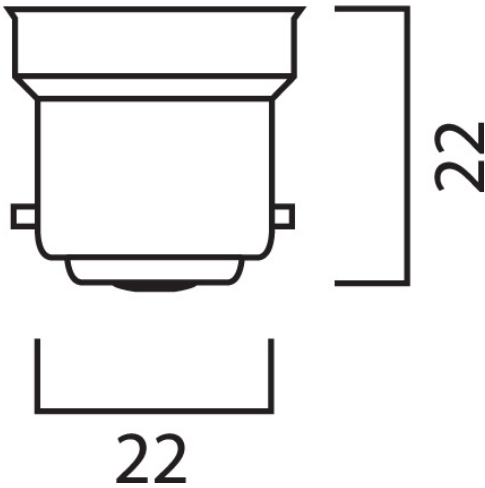

Product Overview

Product name	ToLEDo GLS 806LM 827 B22 SL
Technology	LED
Lamp shape	Pear-shape
Cap/Base	B22
Lamp finish	Opal
Fixture rating	Open
General application	Residential & Consumer
ETIM Class	EC001959
Correlated colour temperature (k)	2700
Light colour	Homelight
CRI (Ra)	80
Colour Variation Initial (SDCM)	6
Beam Angle (°)	150
Photobiological Risk Group	RG1
Wattage (W)	8
Power consumption (W)	8
Control gear type	LED driver constant current
Dimmable	No

ToLEDo GLS 806LM 827 B22 SL 0030835

Housing colour	White
IP rating	IP20
Product EAN number	5410288308357
Warranty	3 years
Dimming method	N/A
Useful luminous flux (#use)	806

Technical drawings

B22

Data table

LIFETIME DATA

Lifespan L70 B50	15000
------------------	-------

PHYSICAL DATA

Housing colour	White
IP rating	IP20
Nominal Product Height (mm)	105
Nominal Product Diameter (mm)	60
Weight (kg)	0.022

PACKAGING

Product EAN number	5410288308357
Packaging single length / height (cm)	6.0
Packaging single width (cm)	6.0
Packaging single depth (cm)	11.2
DUN14 (inner)	15410288308354
Units per outer package	6
Packaging outer length / height (cm)	18.8
Packaging outer width (cm)	12.7
Packaging outer depth (cm)	12.5