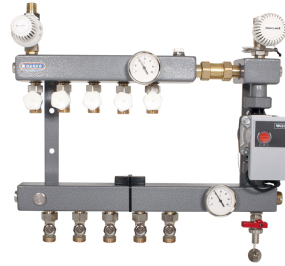

UFH-0405SSTN03-PN6: 3-groups steel collect. with pump, district heating nuon PN6

Commercial information

- Steel distributor for residential construction where the energy supplier is Nuon or Eneco
- This distributor is suitable for both main and auxiliary heating at various HR boilers (according to GIW/ISSO 2007 regulations)
- Supply and return of the groups are on top of each other for a good and smooth connection
- Outputs are connected euro cone 3/4"

Basic unit dimensions

Height	440 mm
Length	190 mm
Width	430 mm
Net weight	11.100 kg

Certificates

Applications

Heating, Cooling, Underfloor Heating

Solutions

Underfloor heating, Building installations, Industry, Energy/district heating, Utility