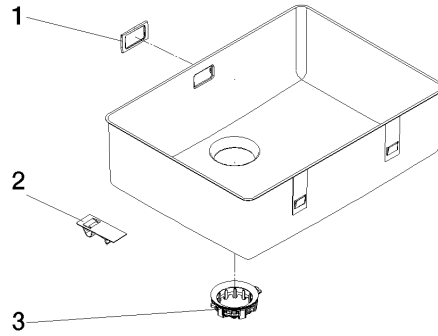

Spare parts list

No.	Item Number	Name	Quantity used	Delivery time
3	90 11 01 211 00 90	assembly parts for pop-up waste stainless steel sink -	1.00	14
1	90 11 01 125 00 90	Washer for overflow stainless steel sink -	1.00	14
2	90 38 00 020 00 90	Attachment set stainless steel sink for flush installation Set (4 pcs.) -	1.00	14