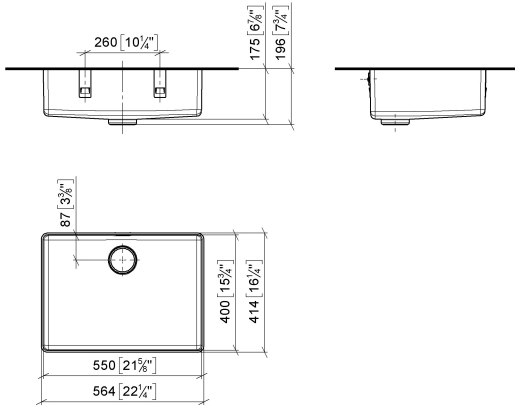

38 551 004 Product version from 1/1/2025

mm [inches]  
1:10

Certificates and sustainability

Leistungserklärung\_ declaration\_of\_perfo  
DOD rmance\_DOD