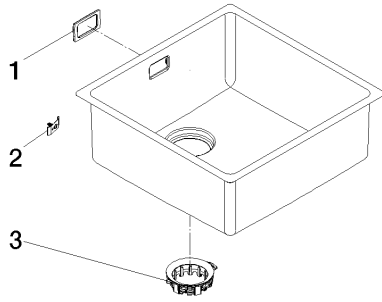

Required miscellaneous

	<b>Pop-up waste and overflow with electronic control - Brushed Stainless Steel</b>	10 410 004-86
---	--	---------------

Recommended miscellaneous

	<b>Strainer waste with knob - Brushed Chrome</b>	10 715 970-93
---	--	---------------

38 710 004 Product version from 1/1/2025

mm [inches]  
1:10

Certificates and sustainability

Leistungserklärung\_ declaration\_of\_perfo  
DOD rmance\_DOD

Dimensions [mm]	Art.No.
405x403	30401004.06
453x403	30451004.06
501x403	30501004.06
550x403	30551004.06
710x403	30710004.06

### Spare parts list

No.	Item Number	Name	Quantity used	Delivery time
3	90 11 01 211 00 90	assembly parts for pop-up waste stainless steel sink -	1.00	14
2	90 38 00 010 00 90	Attachment set stainless steel sink for installation below the worktop Set (6 pcs.) -	1.00	14
1	90 11 01 125 00 90	Washer for overflow stainless steel sink -	1.00	14