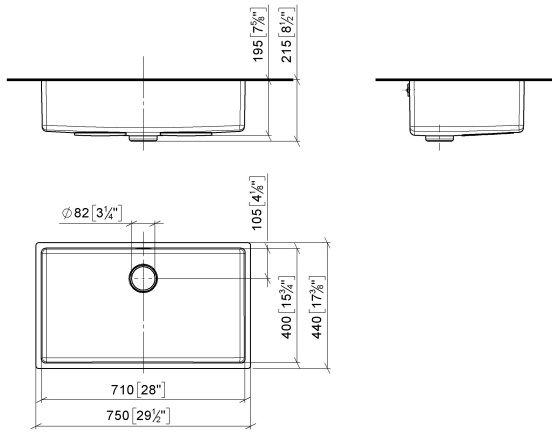

38 710 004 Product version from 1/1/2025

mm [inches]  
1:10

Certificates and sustainability

Leistungserklärung\_ declaration\_of\_perfo  
DOD rmance\_DOD

Dimensions [mm]	Art.No.
405x403	30401004.06
453x403	30451004.06
501x403	30501004.06
550x403	30551004.06
710x403	30710004.06