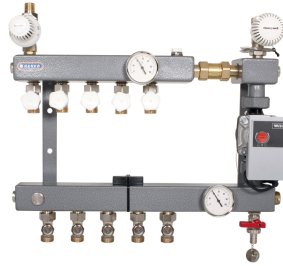

UFH-0405SSTN04-PN6: 4-groups steel collect. with pump, district heating nuon PN6

Commercial information

- Steel distributor for residential construction where the energy supplier is Nuon or Eneco
- This distributor is suitable for both main and auxiliary heating at various HR boilers (according to GIW/ISSO 2007 regulations)
- Supply and return of the groups are on top of each other for a good and smooth connection
- Outputs are connected euro cone 3/4"

Technical characteristics

Connection type primary side	2-pipe	Outer pipe diameter primary connection	32 Millimetre
Suitable for cooling	✓	Medium temperature (continuous)	10 60 Degrees celsius
Material	Steel	Max. operating pressure	6 Bar
Position primary connection	Top	Max. number of expansion groups	0
Primary connection	Internal thread cylindrical BSPP-G (ISO 228-1)	Supply voltage	230 Volt
Nominal diameter primary connection	1/2 inch (15)	Number of groups secondary	4
With valves on primary connection	✓	Outer pipe diameter secondary	12 20 Millimetre
With mixing valve	✓	Flow-through capacity	0 4.5 Litre per hour
Expandable	✗	Min. pressure difference secondary flow/return	0 Kilo Pascal
Multi-zone manifold	✗	Width	490 Millimetre
With temperature limit	✓	Height	440 Millimetre
With non-return valve	✓	Depth	190 Millimetre
With circulation pump	✓		
Type of pump (system pump)	AC		
Article compression class	PN 6		
With controller	✓		
Hydraulic balance control	Static		
Volume flow measurement	None		
With thermometer	✓		
Temperature measurement supply	Analogue		
Temperature measurement return	Analogue		
With de-aeration	✓		
With pressure gauge	✗		
Secondary connection	Euroconus standardless		
Nominal diameter secondary connection	3/4 inch (20)		
Closable groups	✓		
With flow-through indicator	✗		
With thermal actuator	✗		
With wall-mounting bracket	✓		
With casing	✗		