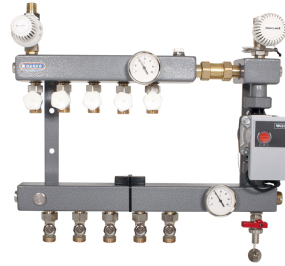

UFH-0405SSTN05-PN6: 5-groups steel collect. with pump, district heating nuon PN6

Commercial information

- Steel distributor for residential construction where the energy supplier is Nuon or Eneco
- This distributor is suitable for both main and auxiliary heating at various HR boilers (according to GIW/ISSO 2007 regulations)
- Supply and return of the groups are on top of each other for a good and smooth connection
- Outputs are connected euro cone 3/4"

Basic unit dimensions

Height	440 mm
Length	190 mm
Width	540 mm
Net weight	10.100 kg

Certificates

Applications

Heating, Cooling, Underfloor Heating

Solutions

Underfloor heating, Building installations, Industry, Energy/district heating, Utility