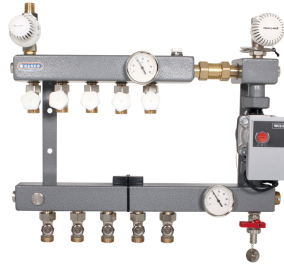

UFH-0405SSTN06-PN6: 6-groups steel collect. with pump, district heating nuon PN6

Commercial information

- Steel distributor for residential construction where the energy supplier is Nuon or Eneco
- This distributor is suitable for both main and auxiliary heating at various HR boilers (according to GIW/ISSO 2007 regulations)
- Supply and return of the groups are on top of each other for a good and smooth connection
- Outputs are connected euro cone 3/4"

Basic unit dimensions

Height	440 mm
Length	190 mm
Width	600 mm
Net weight	11.100 kg

Certificates

Applications

Heating, Cooling, Underfloor Heating

Solutions

Underfloor heating, Building installations, Industry, Energy/district heating, Utility