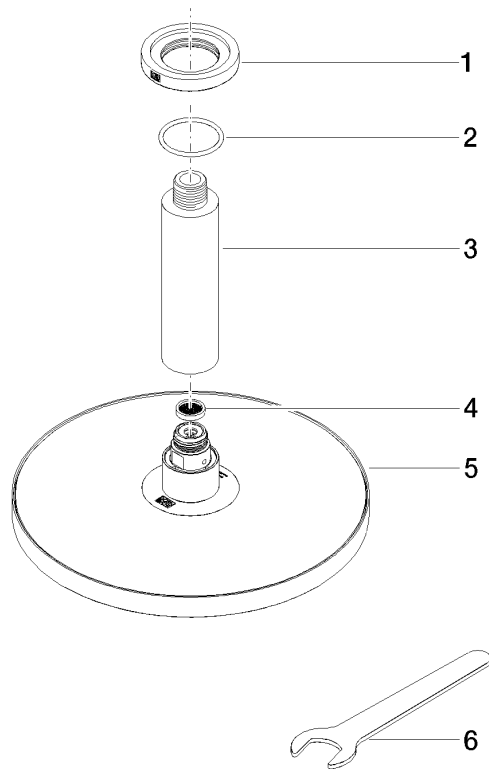

28 669 970 Product version from 3/13/2017

- rain shower Ø 220 mm
- Rain shower material: metal
- PURE RAIN, max. flow rate 14 l/min (at 3 bar)
- Function from: 7 l/min
- quick clearing
- with anti-scale system

**Technical data:**

- rosette Ø 60 mm optional
- 1/2" connection

**Notes:**

Recommended miscellaneous

**Concealed wall elbow -** 35 085 970 90

- min. recess depth 90 mm
- max. recess depth 163 mm

28 669 970 Product version from 3/13/2017

## Rainshower with ceiling fixing 220 mm - Brushed Dark Platinum

SERIES SPECIFIC

28 669 970 Product version from 3/13/2017

## Spare parts list

No.	Item Number	Name	Quantity used	Delivery time
6	90 30 09 069 00 90	Spanner -	1.00	14
1	09 27 22 040-99	Rosette Ø 60 x Ø 35 x 9 mm - Brushed Dark Platinum	1.00	40
5	04 12 05 092 00-99	Rainshower round Ø 220 mm - Brushed Dark Platinum	1.00	40
3	09 11 03 080-99	Connection Ø 35 x 135 mm - Brushed Dark Platinum	1.00	40
4	09 23 01 075 90	Sieve seal Ø 18 x 3,5 mm -	1.00	14
2	09 14 10 141 90	O-Ring NBR 70 34,59 x 2,62 mm -	1.00	14