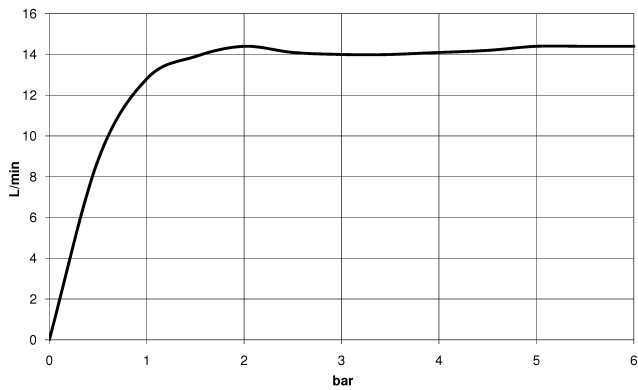

28 669 970 Product version from 3/13/2017

- rain shower Ø 220 mm
- Rain shower material: metal
- PURE RAIN, max. flow rate 14 l/min (at 3 bar)
- Function from: 7 l/min
- quick clearing
- with anti-scale system

**Technical data:**

- rosette Ø 60 mm optional
- 1/2" connection

**Notes:**

Recommended miscellaneous

**Concealed wall elbow -** 35 085 970 90

- min. recess depth 90 mm
- max. recess depth 163 mm

28 669 970 Product version from 3/13/2017

mm [inches]

Flow rate chart

Codes & Standards

DIN 4109

EN 1112

ISO 3822

Scottish Water  
Byelaws

UK Water Supply  
Regulations