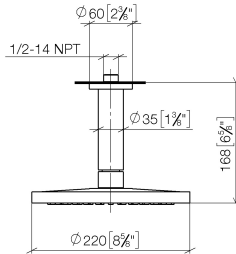

28 669 970 Product version from 3/13/2017

- rain shower Ø 220 mm
- Rain shower material: metal
- PURE RAIN, max. flow rate 14 l/min (at 3 bar)
- Function from: 7 l/min
- quick clearing
- with anti-scale system

**Technical data:**

- rosette Ø 60 mm optional
- 1/2" connection

**Notes:**

Recommended miscellaneous

**Concealed wall elbow -** 35 085 970 90

- min. recess depth 90 mm
- max. recess depth 163 mm

28 669 970 Product version from 3/13/2017

mm [inches]

Flow rate chart

Codes & Standards

DIN 4109

EN 1112

ISO 3822

Scottish Water  
Byelaws

UK Water Supply  
Regulations

## Spare parts list

No.	Item Number	Name	Quantity used	Delivery time
6	90 30 09 069 00 90	Spanner -	1.00	14
1	09 27 22 040-99	Rosette Ø 60 x Ø 35 x 9 mm - Brushed Dark Platinum	1.00	40
5	04 12 05 092 00-99	Rainshower round Ø 220 mm - Brushed Dark Platinum	1.00	40
3	09 11 03 080-99	Connection Ø 35 x 135 mm - Brushed Dark Platinum	1.00	40
4	09 23 01 075 90	Sieve seal Ø 18 x 3,5 mm -	1.00	14
2	09 14 10 141 90	O-Ring NBR 70 34,59 x 2,62 mm -	1.00	14