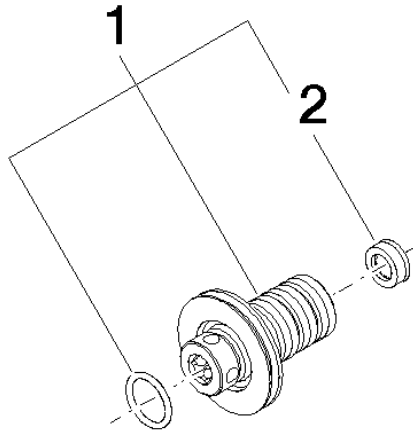

90 24 03 108 00 90

Nipple Ø 40 x 50 mm, 5 l/min. -

SPARE PARTS

90 24 03 108 00 90

Nipple Ø 40 x 50 mm, 5 l/min. -

SPARE PARTS

---

90 24 03 108 00 90

### Spare parts list

No.	Item Number	Name	Quantity used	Delivery time
2	09 23 01 130 90	Flow limiter yellow 5 l/min. -	1.00	14