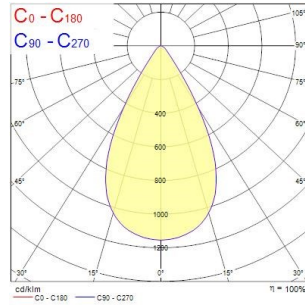

Raiden 21KLM

Raiden IP66 21KLM 840 Symmetric Wide DALI
2824096

Product features

- Outdoor and indoor floodlight range with in house design, comes complete with 1m flying lead and adjustable bracket, aluminium housing, RAL 9022 - Pearl light grey, clear glass diffuser, IP66, IK08, Class I, 4000K, DALI dimmable, 21700lm, 157W, 138lm/W, CRI80, Symmetric Wide beam angle 60°, 100000 hrs L90B50 lifespan, 511x319x76mm (LxWxH) dimensions, 6.8kg weight. Ball-impact-resistance according to DIN57710-13 VDE 0710 13/5.81, DIN 18032-3 only with the separate wire guard accessory fitted.

PRODUCT OVERVIEW

Product name	Raiden IP66 21KLM 840 Symmetric Wide DALI
Technology	LED
Cap/Base	N/A
Housing	Aluminium
General application	Logistics & Industry
ETIM Class	EC001744
Warranty	5 years
Fixture luminous flux (lm)	21700
Luminaire efficacy (lm/W)	138
Correlated colour temperature (k)	4000
Light colour	Neutral White
CRI (Ra)	80
Colour Variation Initial (SDCM)	SDCM3
Beam Angle (°)	60
Photobiological Risk Group	RG1
Total power consumption (W)	157
Electrical protection	Class I
Dimmable	Yes
Dimming method	DALI-2
Housing colour	RAL 9022 - Pearl light grey
IP rating	IP66
IK rating	IK08
Product EAN number	5025768240968

PHOTOMETRY

Raiden 21KLM

Raiden IP66 21KLM 840 Symmetric Wide DALI
2824096

TECHNICAL DRAWINGS