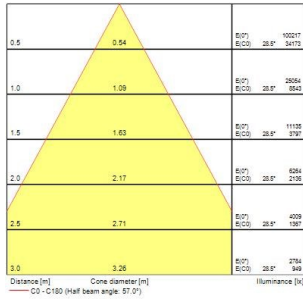

Raiden 21KLM

Raiden IP66 21KLM 840 Symmetric Wide DALI
2824096