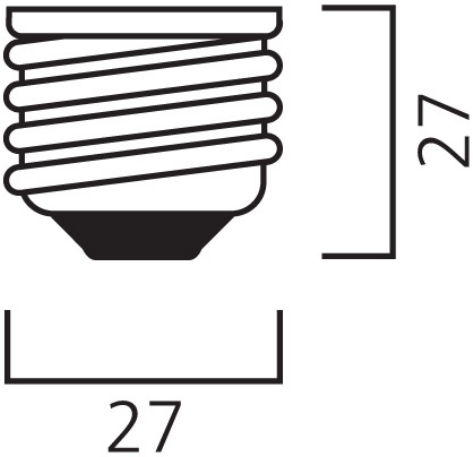

ToLEDo GLS 470LM 840 E27 SL 0030833

Housing colour	White
IP rating	IP20
Product EAN number	5410288308333
Warranty	3 years
Dimming method	N/A
Useful luminous flux (#use)	470

Technical drawings

E27

Data table

GENERAL DATA

Product name	ToLEDo GLS 470LM 840 E27 SL
Technology	LED
Lamp shape	Pear-shape
Cap/Base	E27
Lamp finish	Opal
Fixture rating	Open
General application	Residential & Consumer