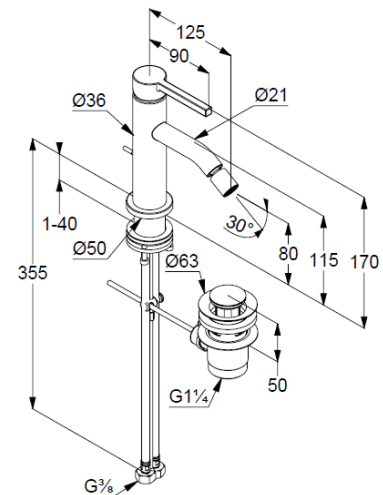

Technische Daten/ Technical Data

KLUDI NOVA FONTE
single lever bidet mixer
DN 15
Style: PURA

Ref.: 202163915

Finishes:
39 matt black

Product description
Manufacturer KLUDI GmbH & Co. KG
Typ: KLUDI NOVA FONTE
single lever bidet mixer
Ref.: 202163915

bidet mixer
single lever mixer
1-hole mounted
solid lever, metal
ball joint with aerator
aerator, S-Pointer M18,5 PCA
ceramic cartridge
flow rate at 3 bar 4,5 l/min.
fixed spout
flexible hoses G3/8 DVGW approved
shank-fixing
pop up waste set G1 1/4 metal

Produktabbildung/ Product picture

Maßzeichnung/ Dimensional drawing

Durchfluss/ Flow rate