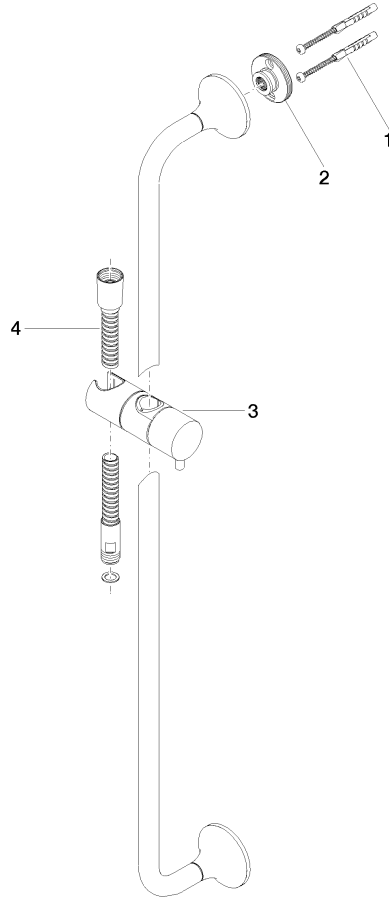

26 413 809 Product version from 4/1/2024

- metal shower hose 1700mm with integrated anti-twist protection
- shower hose connector 3/8"
- slide bar

Technical data:

- gauge 800 mm
- rosettes Ø 60 mm
- Pipe diameter 18 mm

Notes:

- This article does not include a hand shower!

	Platinum	26 413 809-08
	Chrome	26 413 809-00
	Brushed Platinum	26 413 809-06
	Dark Chrome	26 413 809-19
	Brushed Durabronze (23kt Gold)	26 413 809-28
	Brushed Gold (PVD)	26 413 809-37
	Brushed Dark Brass (PVD)	26 413 809-39
	Brushed Bronze (PVD)	26 413 809-42
	Brushed Dark Bronze (PVD)	26 413 809-43
	Brushed Champagne (22kt Gold)	26 413 809-46
	Champagne (22kt Gold)	26 413 809-47
	Brushed Dark Platinum	26 413 809-99

Required miscellaneous

	Hand shower - Platinum	28 017 979-08
---	-------------------------------	---------------

26 413 809 Product version from 4/1/2024

mm [inches]

Codes & Standards

ASME A112.18.1	cUPC	Scottish Water Byelaws	UK Water Supply Regulations
----------------	------	---------------------------	--------------------------------

XP P 41-280

Certificates and sustainability

ACS_20 ACC LY	WRAS_2009	IAPMO_4976
---------------	-----------	------------

Spare parts list

No.	Item Number	Name	Quantity used	Delivery time
3	12 580 970-08	Slide unit - Platinum	1.00	54
1	05 30 31 025 00 90	Mounting Bolt Round head 4,5 x 60 mm -	2.00	14
2	90 17 20 759 00 90	Holder Wall plate Ø 45 x 16 mm -	2.00	14
4	28 322 970-08	Metal shower hose 1/2" x 3/8" x 1750 mm - Platinum	1.00	54