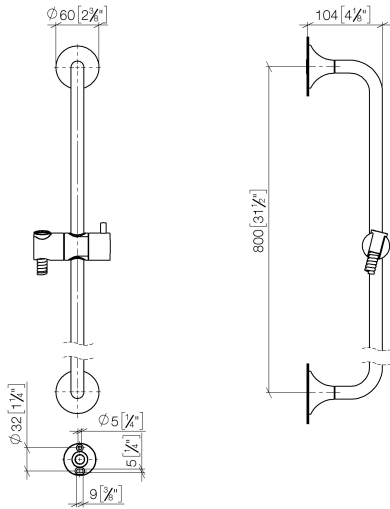

26 413 809 Product version from 4/1/2024

mm [inches]

Codes & Standards

ASME A112.18.1	cUPC	Scottish Water Byelaws	UK Water Supply Regulations

XP P 41-280

Certificates and sustainability

ACS_20 ACC LY	WRAS_2009	IAPMO_4976