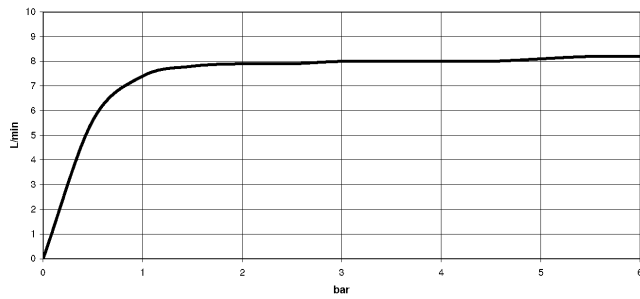

34 459 979 Product version from 4/1/2024

mm [inches]

1:10

Flow rate chart

Codes & Standards

DIN 4109

EN 1111

EN 1717