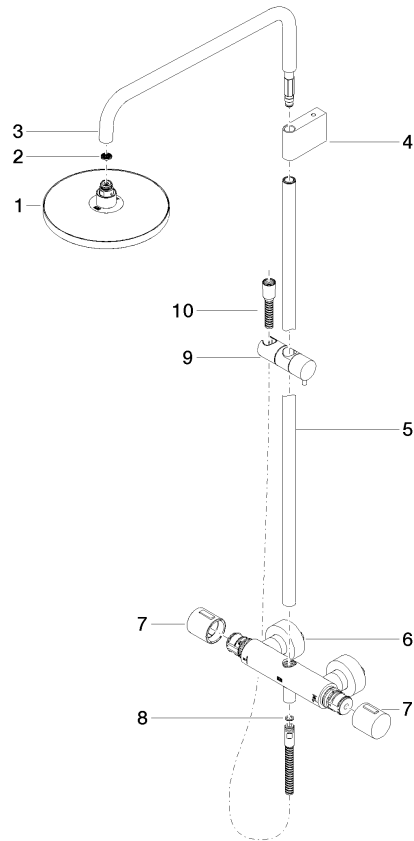

Control element:

- rotary diverter with volume control and shut-off function
- slide-on rosettes Ø 70 mm
- metal shower hose 1750mm with integrated anti-twist protection
- slide bar

technical data:

- shower with fixed riser projection 453mm
- height of fittings up to rain shower (bottom edge) 1009mm
- height of fittings up to top edge of elbow 1150mm
- Pipe diameter 23.5 mm
- gauge 150 mm - 13 mm
- 1/2" connection
- quick clearing

34 459 979 Product version from 4/1/2024

mm [inches]

1:10

Flow rate chart

Codes & Standards

DIN 4109

EN 1111

EN 1717

ISO 3822

Scottish Water
Byelaws

UK Water Supply
Regulations

Ü-Zeichen

Showerpipe with shower thermostat without hand shower FlowReduce - Chrome

SERIES SPECIFIC

34 459 979 Product version from 4/1/2024

Certificates and sustainability

DVGW_DW-
6509DN0

LGA_38

Belgaqua_21-032-2 WRAS_2204

EPD-DOR-20230287
-IBA1-EN
Environmental.prod
uct-declarat

Belgaqua_25-342-2

Spare parts list

No.	Item Number	Name	Quantity used	Delivery time
	3	90 28 22 348 00-00	Pipe 505 x 110 x 345 mm - Chrome	1.00 20
	8	90 14 20 026 00 90	Washer 14 x 8 x 2 mm Centellen WS 3820 -	1.00 14
	4	90 17 11 150 00-00	Holder for rain showers 140 x 95 x 90 mm - Chrome	1.00 20
	1	90 12 05 092 20-00	Rainshower round Ø 220 mm - Chrome	1.00 20
	5	90 28 22 349 00-00	Pipe Ø 23,5 x 911,5 mm - Chrome	1.00 20
	7	90 17 33 015 00-00	Handle for thermostat Ø 48 x 48 mm - Chrome	2.00 20
	10	28 322 970-00	Metal shower hose 1/2" x 3/8" x 1750 mm - Chrome	1.00 14
	9	12 570 970-00	Slide unit - Chrome	1.00 20
	2	09 23 01 039 90	Sieve seal Ø 19 x 5,5 mm -	1.00 14
	6	04 17 01 250 00-00	Connection for thermostat deck mounting with 2-way diverter 281 x 126 x 104 mm - Chrome	1.00 20