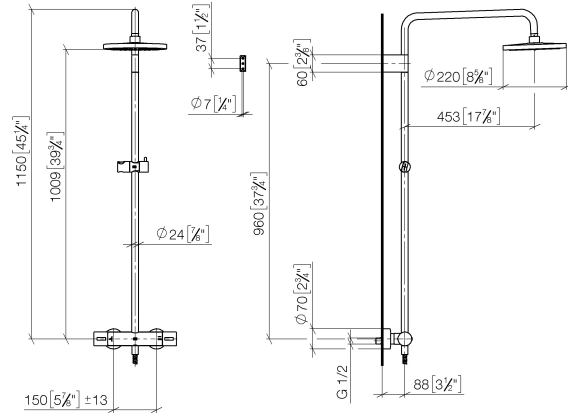

Control element:

- rotary diverter with volume control and shut-off function
- slide-on rosettes Ø 70 mm
- metal shower hose 1750mm with integrated anti-twist protection
- slide bar

technical data:

- shower with fixed riser projection 453mm
- height of fittings up to rain shower (bottom edge) 1009mm
- height of fittings up to top edge of elbow 1150mm
- Pipe diameter 23.5 mm
- gauge 150 mm - 13 mm
- 1/2" connection
- quick clearing

Required miscellaneous

	Hand shower FlowReduce 130 mm - Chrome	28 016 979-00 0010
---	---	-----------------------

Required miscellaneous

	Hand shower FlowReduce 120 mm - Chrome •5 jets •Ø 120 mm	28 012 979-00 0010
---	---	-----------------------

34 459 979 Product version from 4/1/2024

mm [inches]

1:10

Flow rate chart

Codes & Standards

DIN 4109

EN 1111

EN 1717

DVGW_DW-
6509DN0

LGA_38

Belgaqua_21-032-2 WRAS_2204

EPD-DOR-20230287
-IBA1-EN
Environmental.prod
uct-declarat

Belgaqua_25-342-2

Spare parts list

No.	Item Number	Name	Quantity used	Delivery time
	3	90 28 22 348 00-00	Pipe 505 x 110 x 345 mm - Chrome	1.00 20
	8	90 14 20 026 00 90	Washer 14 x 8 x 2 mm Centellen WS 3820 -	1.00 14
	4	90 17 11 150 00-00	Holder for rain showers 140 x 95 x 90 mm - Chrome	1.00 20
	1	90 12 05 092 20-00	Rainshower round Ø 220 mm - Chrome	1.00 20
	5	90 28 22 349 00-00	Pipe Ø 23,5 x 911,5 mm - Chrome	1.00 20
	7	90 17 33 015 00-00	Handle for thermostat Ø 48 x 48 mm - Chrome	2.00 20
	10	28 322 970-00	Metal shower hose 1/2" x 3/8" x 1750 mm - Chrome	1.00 14
	9	12 570 970-00	Slide unit - Chrome	1.00 20
	2	09 23 01 039 90	Sieve seal Ø 19 x 5,5 mm -	1.00 14
	6	04 17 01 250 00-00	Connection for thermostat deck mounting with 2-way diverter 281 x 126 x 104 mm - Chrome	1.00 20